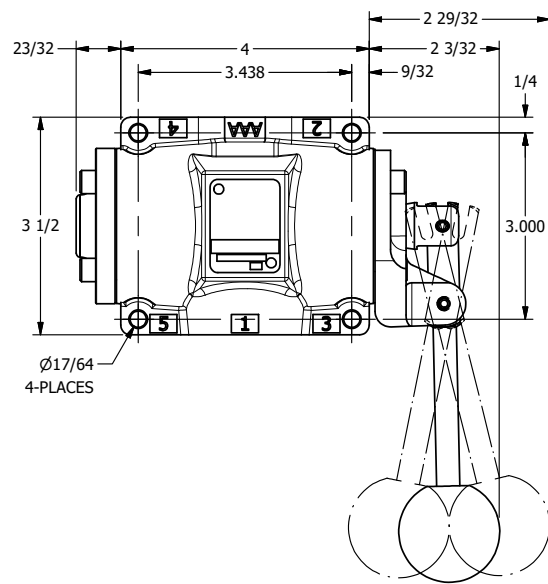

4 3 2 1

B

B

A

A

A

A

4 3 2 1

**AAA**  
PRODUCTS  
INTERNATIONAL

**AAA PRODUCTS  
INTERNATIONAL**  
7114 Harry Hines Blvd  
Dallas, TX 75235

TITLE: 1/2" SUBPLATE, LEVER, 3 POS,  
DETENT C, SPR CTR FROM A,  
CLSD CTR SPL, 270D LVR

DRAWING NO.:  
DIM\_HW4PRT