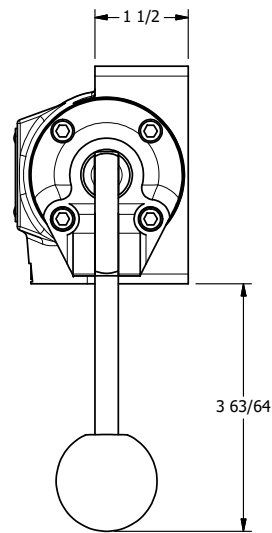

4 3 2 1

B

B

A

A

A

A

4 3 2 1

**AAA**  
PRODUCTS  
INTERNATIONAL

**AAA PRODUCTS  
INTERNATIONAL**  
7114 Harry Hines Blvd  
Dallas, TX 75235

TITLE: 1/2" SUBPLATE, LEVER, 3 POS,  
DETENT C, SPR CTR FROM A,  
CLSD CTR SPL, 270D LVR

DRAWING NO.:  
DIM\_HW4PRT