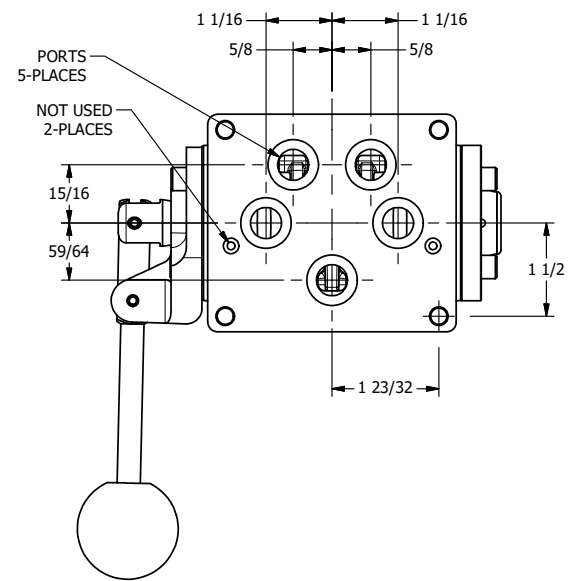

4 3 2 1

B

B

A

A

A

A

4 3 2 1

**AAA**  
PRODUCTS  
INTERNATIONAL

**AAA PRODUCTS  
INTERNATIONAL**  
7114 Harry Hines Blvd  
Dallas, TX 75235

TITLE: 1/2" SUBPLATE, LEVER, 3 POS,  
DETENT C, SPR CTR FROM A,  
CLSD CTR SPL, 270D LVR

DRAWING NO.:  
DIM\_HW4PRT