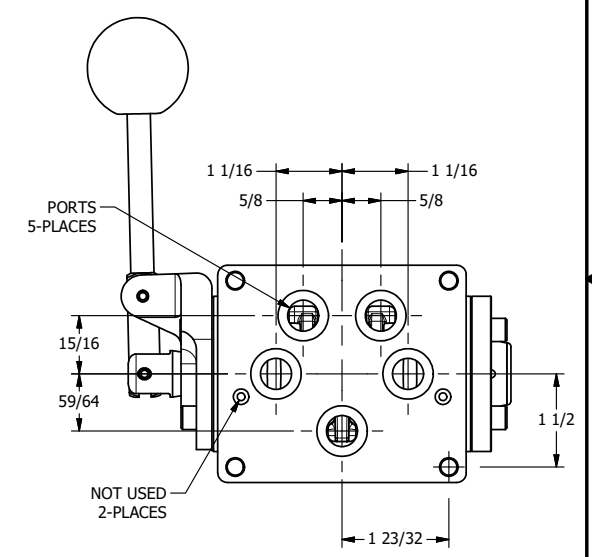

4 3 2 1

AAA
PRODUCTS
INTERNATIONAL
7114 Harry Hines Blvd
Dallas, TX 75235

TITLE: 1/2" SUBPLATE, LEVER, 3 POS,
DETENT C, SPR CTR FROM A,
CLSD CTR SPL, 90D LVR

DRAWING NO.:
DIM_HW4PR

4 3 2 1

THE INFORMATION CONTAINED WITHIN THIS DOCUMENT IS PROPRIETARY TO AAA PRODUCTS AND MAY NOT BE DISCLOSED WITHOUT PRIOR WRITTEN CONSENT