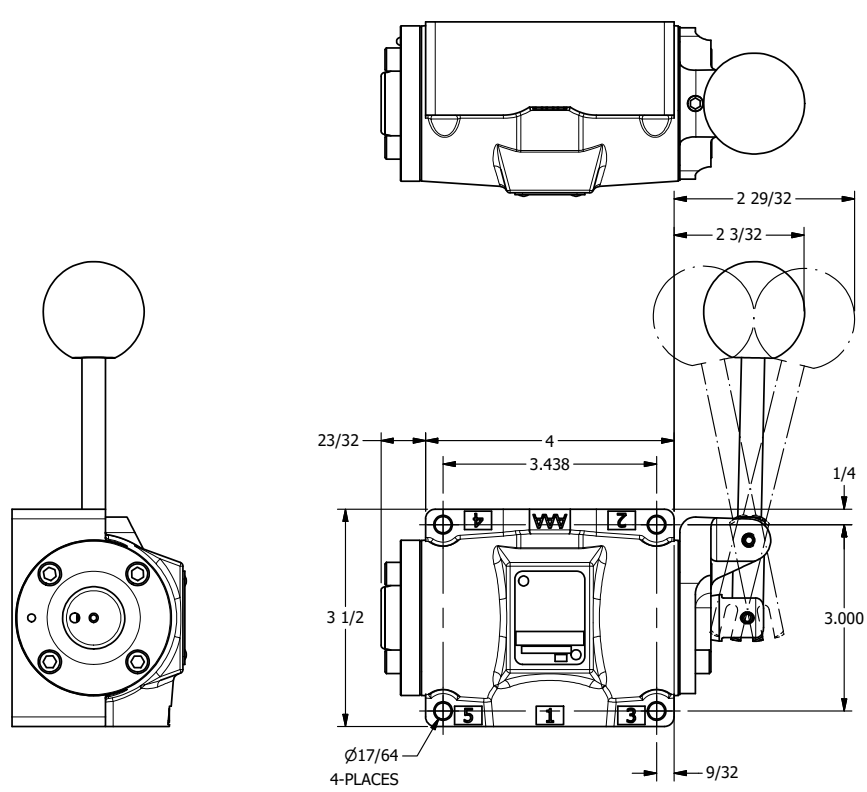

4 3 2 1

AAA
PRODUCTS
INTERNATIONAL
7114 Harry Hines Blvd
Dallas, TX 75235

TITLE: 1/2" SUBPLATE, LEVER, 3 POS,
DETENT C, SPR CTR FROM A,
CLSD CTR SPL, 90D LVR

DRAWING NO.:
DIM_HW4PR

4 3 2 1

THE INFORMATION CONTAINED WITHIN THIS DOCUMENT IS PROPRIETARY TO AAA PRODUCTS AND MAY NOT BE DISCLOSED WITHOUT PRIOR WRITTEN CONSENT