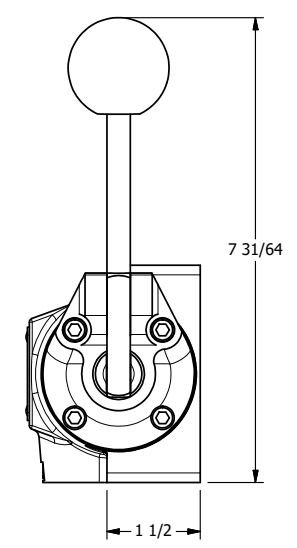

4 3 2 1

AAA
PRODUCTS
INTERNATIONAL
7114 Harry Hines Blvd
Dallas, TX 75235

TITLE: 1/2" SUBPLATE, LEVER, 3 POS,
DETENT C, SPR CTR FROM A,
CLSD CTR SPL, 90D LVR

DRAWING NO.:
DIM_HW4PR

4 3 2 1

THE INFORMATION CONTAINED WITHIN THIS DOCUMENT IS PROPRIETARY TO AAA PRODUCTS AND MAY NOT BE DISCLOSED WITHOUT PRIOR WRITTEN CONSENT