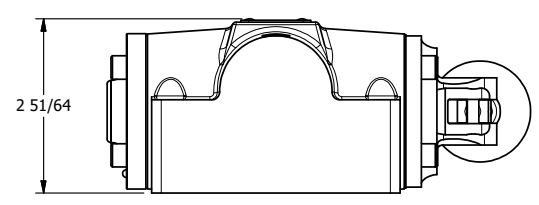

4 3 2 1

AAA
PRODUCTS
INTERNATIONAL
7114 Harry Hines Blvd
Dallas, TX 75235

TITLE: 1/2" SUBPLATE, LEVER, 3 POS,
DETENT C, SPR CTR FROM A,
CLSD CTR SPL, 90D LVR

DRAWING NO.:
DIM_HW4PR

4 3 2 1

THE INFORMATION CONTAINED WITHIN THIS DOCUMENT IS PROPRIETARY TO AAA PRODUCTS AND MAY NOT BE DISCLOSED WITHOUT PRIOR WRITTEN CONSENT