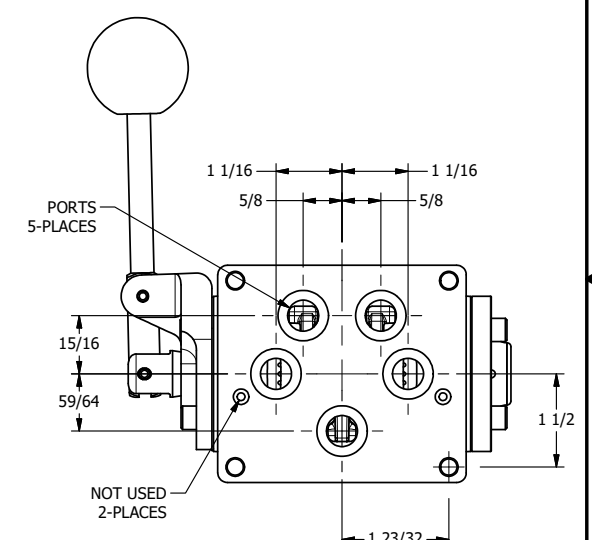

4 3 2 1

AAA
PRODUCTS
INTERNATIONAL
7114 Harry Hines Blvd
Dallas, TX 75235

TITLE: 1/2" SUBPLATE, LEVER, 3 POS,
DETENT C, SPR CTR FROM A,
FLOAT CTR SPL, 90D LVR

DRAWING NO.:
DIM_HW4PGR

4 3 2 1

THE INFORMATION CONTAINED WITHIN THIS DOCUMENT IS PROPRIETARY TO AAA PRODUCTS AND MAY NOT BE DISCLOSED WITHOUT PRIOR WRITTEN CONSENT