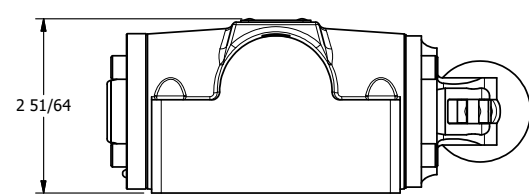

4 3 2 1

AAA
PRODUCTS
INTERNATIONAL
7114 Harry Hines Blvd
Dallas, TX 75235

TITLE: 1/2" SUBPLATE, LEVER, 3 POS,
DETENT C, SPR CTR FROM A,
FLOAT CTR SPL, 90D LVR

DRAWING NO.:
DIM_HW4PGR

4 3 2 1

THE INFORMATION CONTAINED WITHIN THIS DOCUMENT IS PROPRIETARY TO AAA PRODUCTS AND MAY NOT BE DISCLOSED WITHOUT PRIOR WRITTEN CONSENT