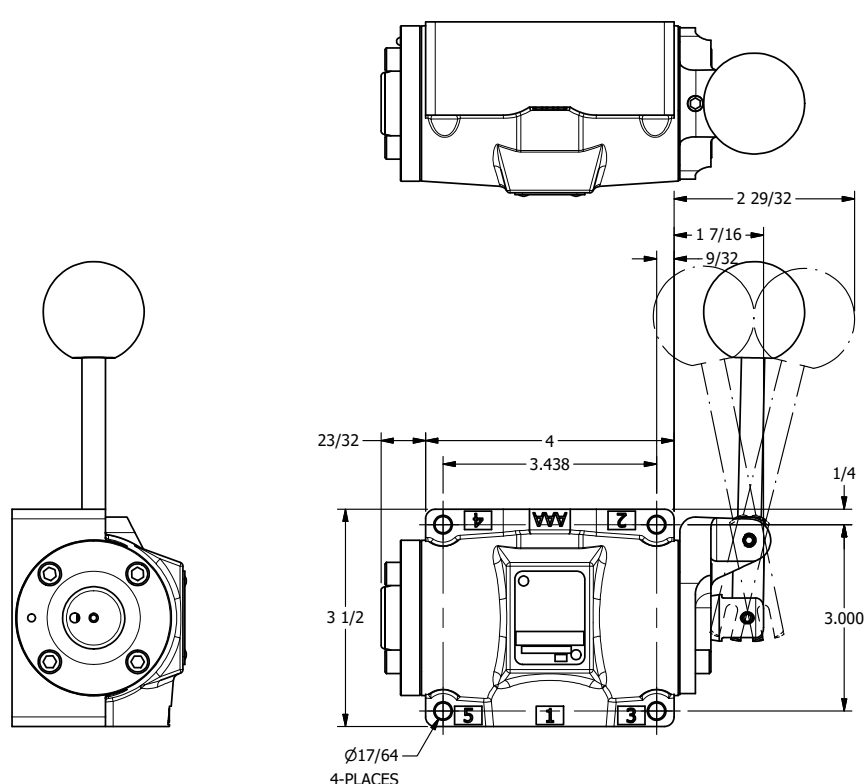

4 3 2 1

AAA
PRODUCTS
INTERNATIONAL
7114 Harry Hines Blvd
Dallas, TX 75235

TITLE: 1/2" SUBPLATE, LEVER, 3 POS,
DETENT C, SPR CTR FROM A,
FLOAT CTR SPL, 90D LVR

DRAWING NO.:
DIM_HW4PGR

4 3 2 1

THE INFORMATION CONTAINED WITHIN THIS DOCUMENT IS PROPRIETARY TO AAA PRODUCTS AND MAY NOT BE DISCLOSED WITHOUT PRIOR WRITTEN CONSENT