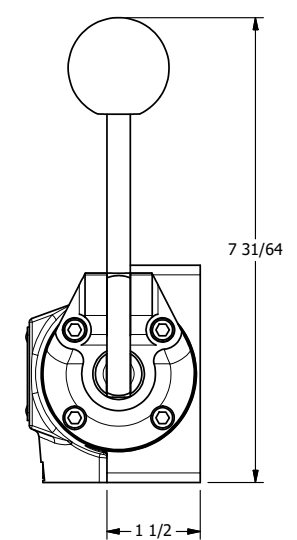

4 3 2 1

AAA
PRODUCTS
INTERNATIONAL
7114 Harry Hines Blvd
Dallas, TX 75235

TITLE: 1/2" SUBPLATE, LEVER, 3 POS,
DETENT C, SPR CTR FROM A,
FLOAT CTR SPL, 90D LVR

DRAWING NO.:
DIM_HW4PGR

4 3 2 1

THE INFORMATION CONTAINED WITHIN THIS DOCUMENT IS PROPRIETARY TO AAA PRODUCTS AND MAY NOT BE DISCLOSED WITHOUT PRIOR WRITTEN CONSENT