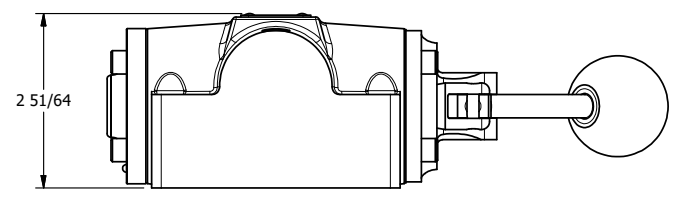

4 3 2 1

AAA
PRODUCTS
INTERNATIONAL

AAA PRODUCTS INTERNATIONAL
7114 Harry Hines Blvd
Dallas, TX 75235

TITLE: 1/2" SUBPLATE, LEVER, 3 POS,
DTNT C, REGEN SPR CTR FRM A,
CRVD LVR, 90D LVR

DRAWING NO.:
DIM_HW4PGCR

THE INFORMATION CONTAINED WITHIN THIS DOCUMENT IS PROPRIETARY TO AAA PRODUCTS AND MAY NOT BE DISCLOSED WITHOUT PRIOR WRITTEN CONSENT