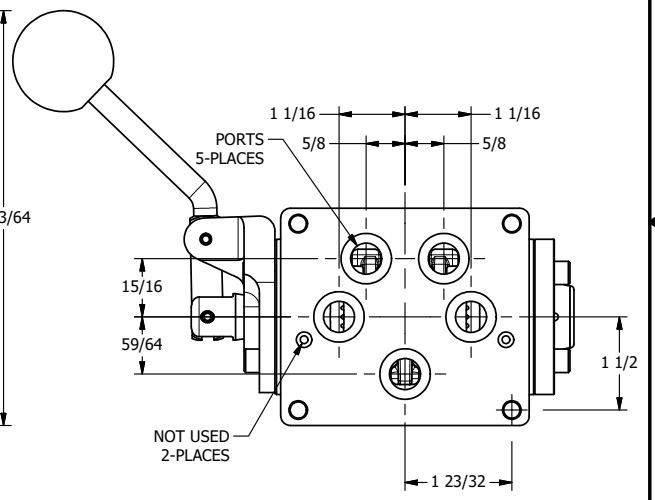

4 3 2 1

B

B

A

A

4 3 2 1

AAA
PRODUCTS
INTERNATIONAL

AAA PRODUCTS INTERNATIONAL
7114 Harry Hines Blvd
Dallas, TX 75235

TITLE: 1/2" SUBPLATE, LEVER, 3 POS,
DTNT C, REGEN SPR CTR FRM A,
CRVD LVR, 90D LVR

DRAWING NO.:
DIM_HW4PGCR

THE INFORMATION CONTAINED WITHIN THIS DOCUMENT IS PROPRIETARY TO AAA PRODUCTS AND MAY NOT BE DISCLOSED WITHOUT PRIOR WRITTEN CONSENT