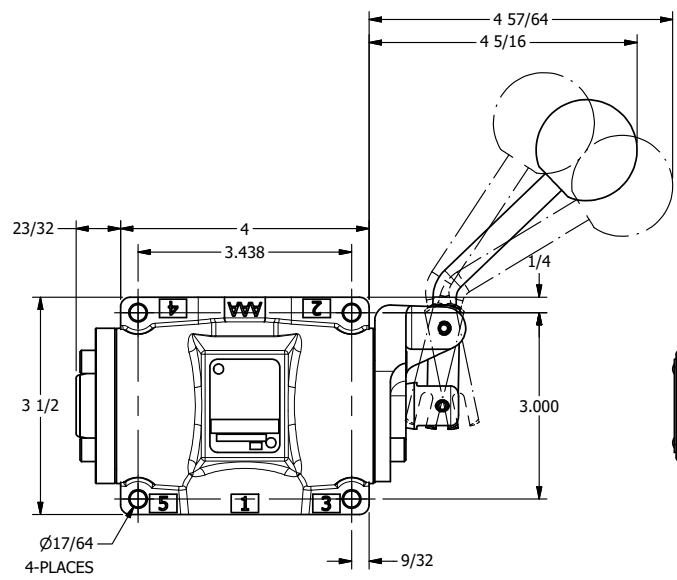

4 3 2 1

B

B

A

A

4 3 2 1

AAA
PRODUCTS
INTERNATIONAL

AAA PRODUCTS INTERNATIONAL
7114 Harry Hines Blvd
Dallas, TX 75235

TITLE: 1/2" SUBPLATE, LEVER, 3 POS,
DTNT C, REGEN SPR CTR FRM A,
CRVD LVR, 90D LVR

DRAWING NO.:
DIM_HW4PGCR

THE INFORMATION CONTAINED WITHIN THIS DOCUMENT IS PROPRIETARY TO AAA PRODUCTS AND MAY NOT BE DISCLOSED WITHOUT PRIOR WRITTEN CONSENT