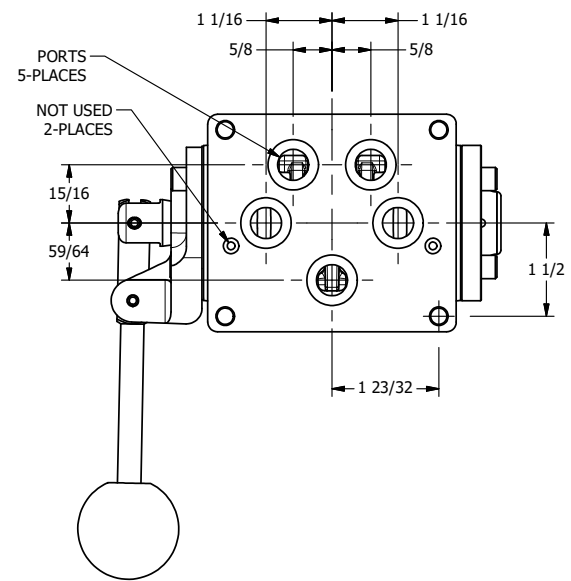

4 3 2 1

B

B

A

A

A

A

4

3

2

1

**AAA**  
PRODUCTS  
INTERNATIONAL

**AAA PRODUCTS  
INTERNATIONAL**  
7114 Harry Hines Blvd  
Dallas, TX 75235

TITLE: 1/2" SUBPLATE, LEVER, 3 POS,  
DETENT C, SPR CTR FROM A,  
REGEN CTR SPL, 270D LVR

DRAWING NO.:  
DIM\_HW4PDRT

THE INFORMATION CONTAINED WITHIN THIS DOCUMENT IS PROPRIETARY TO AAA PRODUCTS AND MAY NOT BE DISCLOSED WITHOUT PRIOR WRITTEN CONSENT