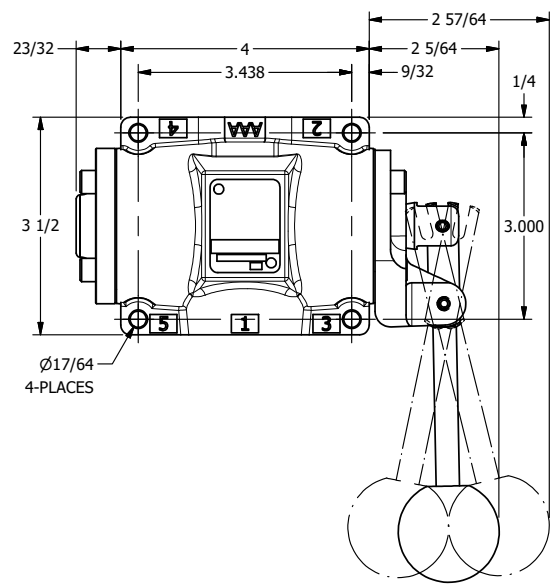

4 3 2 1

B

B

A

A

A

A

4

3

2

1

**AAA**  
PRODUCTS  
INTERNATIONAL

**AAA PRODUCTS  
INTERNATIONAL**  
7114 Harry Hines Blvd  
Dallas, TX 75235

TITLE: 1/2" SUBPLATE, LEVER, 3 POS,  
DETENT C, SPR CTR FROM A,  
REGEN CTR SPL, 270D LVR

DRAWING NO.:  
DIM\_HW4PDRT

THE INFORMATION CONTAINED WITHIN THIS DOCUMENT IS PROPRIETARY TO AAA PRODUCTS AND MAY NOT BE DISCLOSED WITHOUT PRIOR WRITTEN CONSENT