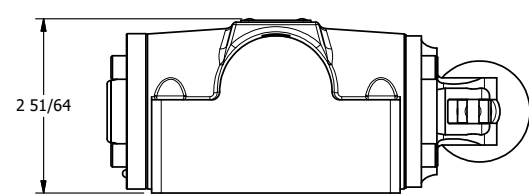

4 3 2 1

B

B

A

A

4 3 2 1

AAA
 PRODUCTS
 INTERNATIONAL
 7114 Harry Hines Blvd
 Dallas, TX 75235

TITLE: 1/2" SUBPLATE, LEVER, 3 POS,
 DETENT C, SPR CTR FROM A,
 REGEN CTR SPL, 90D LVR