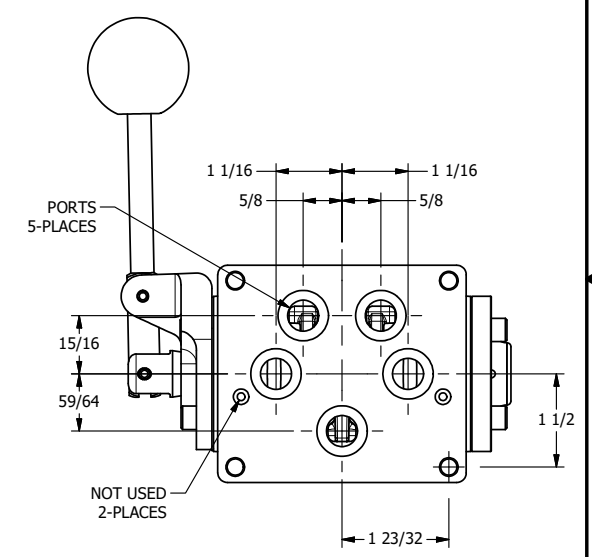

4 3 2 1

B

B

A

A

4 3 2 1

AAA
 PRODUCTS
 INTERNATIONAL
 7114 Harry Hines Blvd
 Dallas, TX 75235

TITLE: 1/2" SUBPLATE, LEVER, 3 POS,
 DETENT C, SPR CTR FROM A,
 REGEN CTR SPL, 90D LVR

DRAWING NO.:
 DIM_HW4PDR

THE INFORMATION CONTAINED WITHIN THIS DOCUMENT IS PROPRIETARY TO AAA PRODUCTS AND MAY NOT BE DISCLOSED WITHOUT PRIOR WRITTEN CONSENT