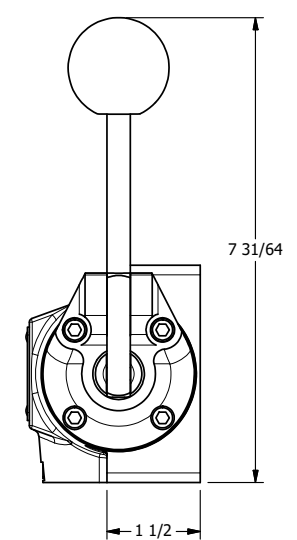

4 3 2 1

B

B

A

A

4 3 2 1

AAA
 PRODUCTS
 INTERNATIONAL
 7114 Harry Hines Blvd
 Dallas, TX 75235

TITLE: 1/2" SUBPLATE, LEVER, 3 POS,
 DETENT C, SPR CTR FROM A,
 REGEN CTR SPL, 90D LVR

DRAWING NO.:
 DIM_HW4PDR

THE INFORMATION CONTAINED WITHIN THIS DOCUMENT IS PROPRIETARY TO AAA PRODUCTS AND MAY NOT BE DISCLOSED WITHOUT PRIOR WRITTEN CONSENT