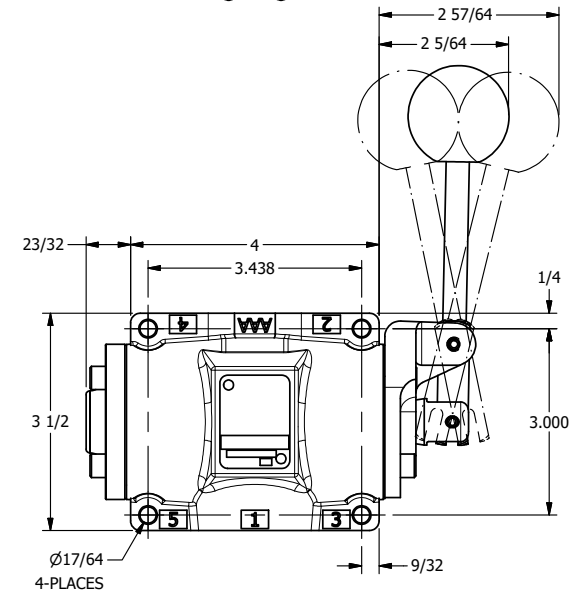

4 3 2 1

B

B

A

A

4 3 2 1

AAA
 PRODUCTS
 INTERNATIONAL
 7114 Harry Hines Blvd
 Dallas, TX 75235

TITLE: 1/2" SUBPLATE, LEVER, 3 POS,
 DETENT C, SPR CTR FROM A,
 REGEN CTR SPL, 90D LVR

DRAWING NO.:
 DIM_HW4PDR

THE INFORMATION CONTAINED WITHIN THIS DOCUMENT IS PROPRIETARY TO AAA PRODUCTS AND MAY NOT BE DISCLOSED WITHOUT PRIOR WRITTEN CONSENT