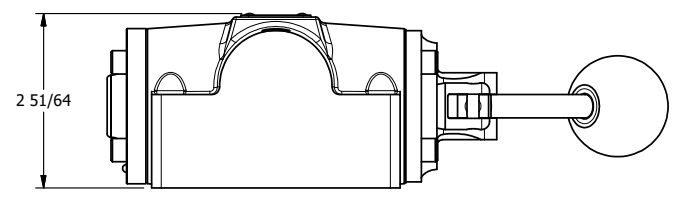

4 3 2 1

B

B

A

A

A

A

AAA
PRODUCTS
INTERNATIONAL

AAA PRODUCTS INTERNATIONAL
7114 Harry Hines Blvd
Dallas, TX 75235

TITLE: 1/2" SUBPLATE, LEVER, 3 POS,
DTNT C, REGEN SPR CTR FRM A,
CRVD LVR, 90D LVR

DRAWING NO.:
DIM_HW4PDCR

4 3 2 1

THE INFORMATION CONTAINED WITHIN THIS DOCUMENT IS PROPRIETARY TO AAA PRODUCTS AND MAY NOT BE DISCLOSED WITHOUT PRIOR WRITTEN CONSENT