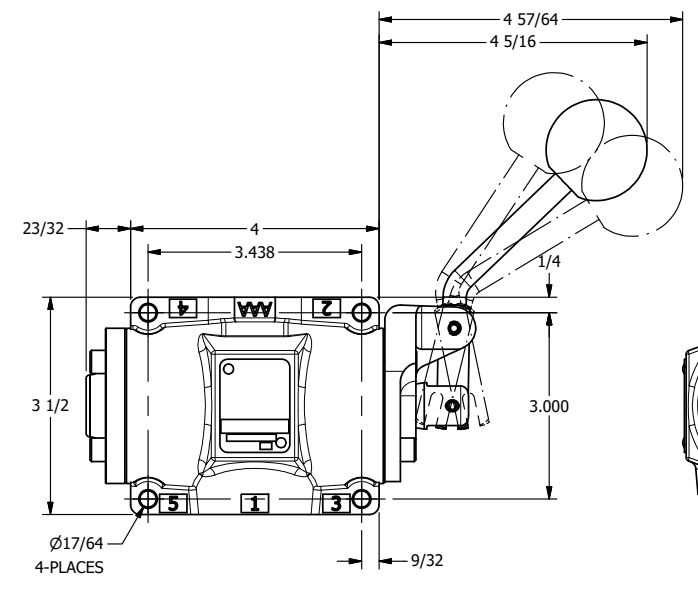

4 3 2 1

B

B

A

A

A

A

AAA
PRODUCTS
INTERNATIONAL

AAA PRODUCTS INTERNATIONAL
7114 Harry Hines Blvd
Dallas, TX 75235

TITLE: 1/2" SUBPLATE, LEVER, 3 POS,
DTNT C, REGEN SPR CTR FRM A,
CRVD LVR, 90D LVR

DRAWING NO.:
DIM_HW4PDCR

4 3 2 1

THE INFORMATION CONTAINED WITHIN THIS DOCUMENT IS PROPRIETARY TO AAA PRODUCTS AND MAY NOT BE DISCLOSED WITHOUT PRIOR WRITTEN CONSENT