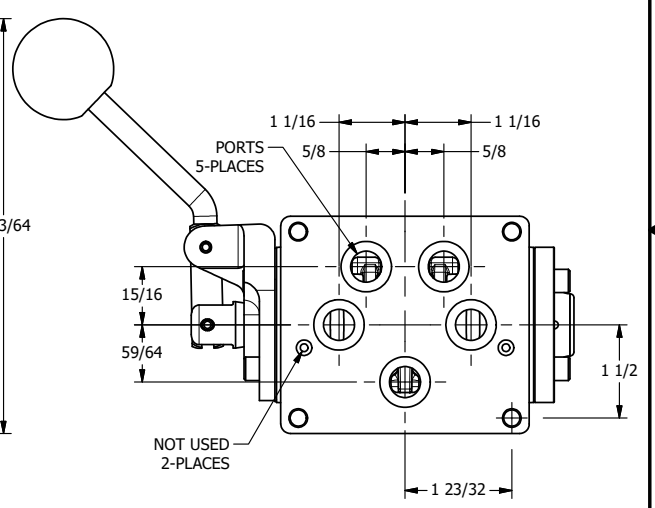

4 3 2 1

B

B

A

A

A

A

**AAA**  
PRODUCTS  
INTERNATIONAL

**AAA PRODUCTS INTERNATIONAL**  
7114 Harry Hines Blvd  
Dallas, TX 75235

TITLE: 1/2" SUBPLATE, LEVER, 3 POS,  
DTNT C, REGEN SPR CTR FRM A,  
CRVD LVR, 90D LVR

DRAWING NO.:  
DIM\_HW4PDCR

4 3 2 1

THE INFORMATION CONTAINED WITHIN THIS DOCUMENT IS PROPRIETARY TO AAA PRODUCTS AND MAY NOT BE DISCLOSED WITHOUT PRIOR WRITTEN CONSENT