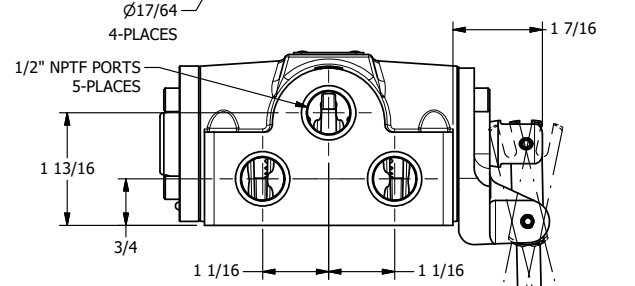

AAA
PRODUCTS
INTERNATIONAL

**AAA PRODUCTS
INTERNATIONAL**
7114 Harry Hines Blvd
Dallas, TX 75235

TITLE: 1/2" SIDE PORT, LEVER, 3 POS,
DETENT C, SPR CTR FROM A,
FLOAT CTR SPL, 180D LEVER

DRAWING NO.:
DIM_HW4GT