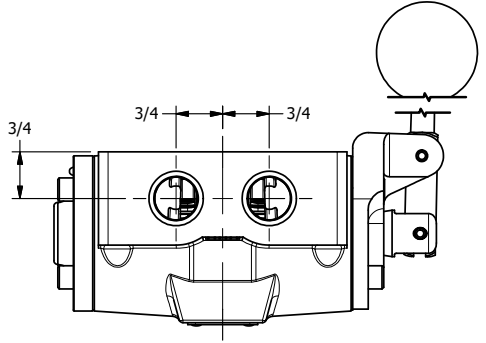

AAA
PRODUCTS
INTERNATIONAL

**AAA PRODUCTS
INTERNATIONAL**
7114 Harry Hines Blvd
Dallas, TX 75235

TITLE: 1/2" SIDE PORT, LEVER, 3 POS,
DETENT C, SPR CTR FROM A,
FLOAT CTR SPL, 180D LEVER

DRAWING NO.:
DIM_HW4GT