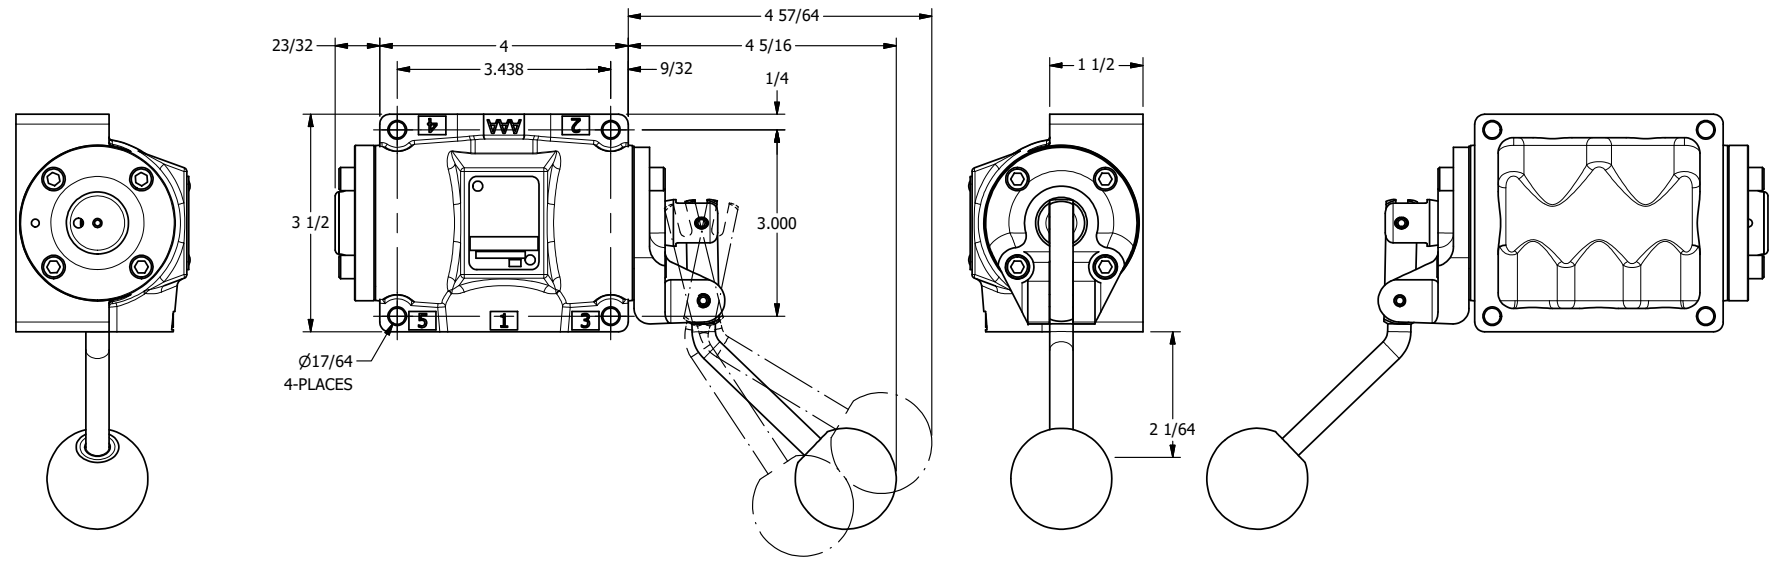

4 3 2 1

	AAA PRODUCTS INTERNATIONAL 7114 Harry Hines Blvd Dallas, TX 75235	TITLE: 1/2" SIDE PORT, LEVER, 3 POS, DTNT C, REGEN SPR CTR FRM A, CRVD LVR, 270D LVR	DRAWING NO.: DIM_HW4GCRT
--	--	---	------------------------------------