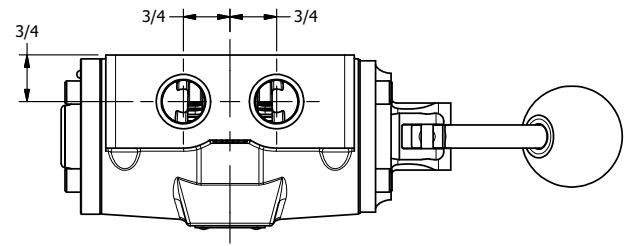

4 3 2 1

	AAA PRODUCTS INTERNATIONAL 7114 Harry Hines Blvd Dallas, TX 75235	TITLE: 1/2" SIDE PORT, LEVER, 3 POS, DTNT C, REGEN SPR CTR FRM A, CRVD LVR, 270D LVR	DRAWING NO.: DIM_HW4GCRT
--	--	---	------------------------------------