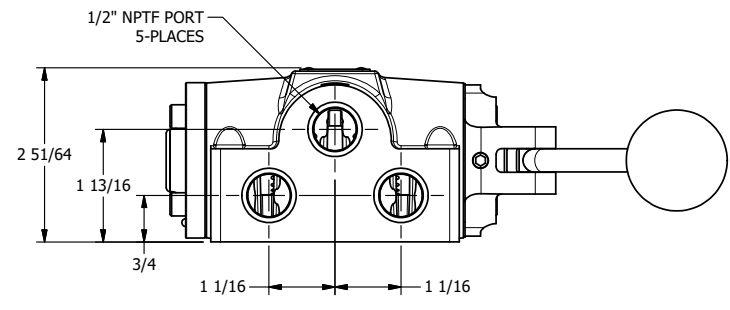

4 3 2 1

	AAA PRODUCTS INTERNATIONAL 7114 Harry Hines Blvd Dallas, TX 75235	TITLE: 1/2" SIDE PORT, LEVER, 3 POS, DTNT C, REGEN SPR CTR FRM A, CRVD LVR, 270D LVR	DRAWING NO.: DIM_HW4GCRT
--	--	---	------------------------------------