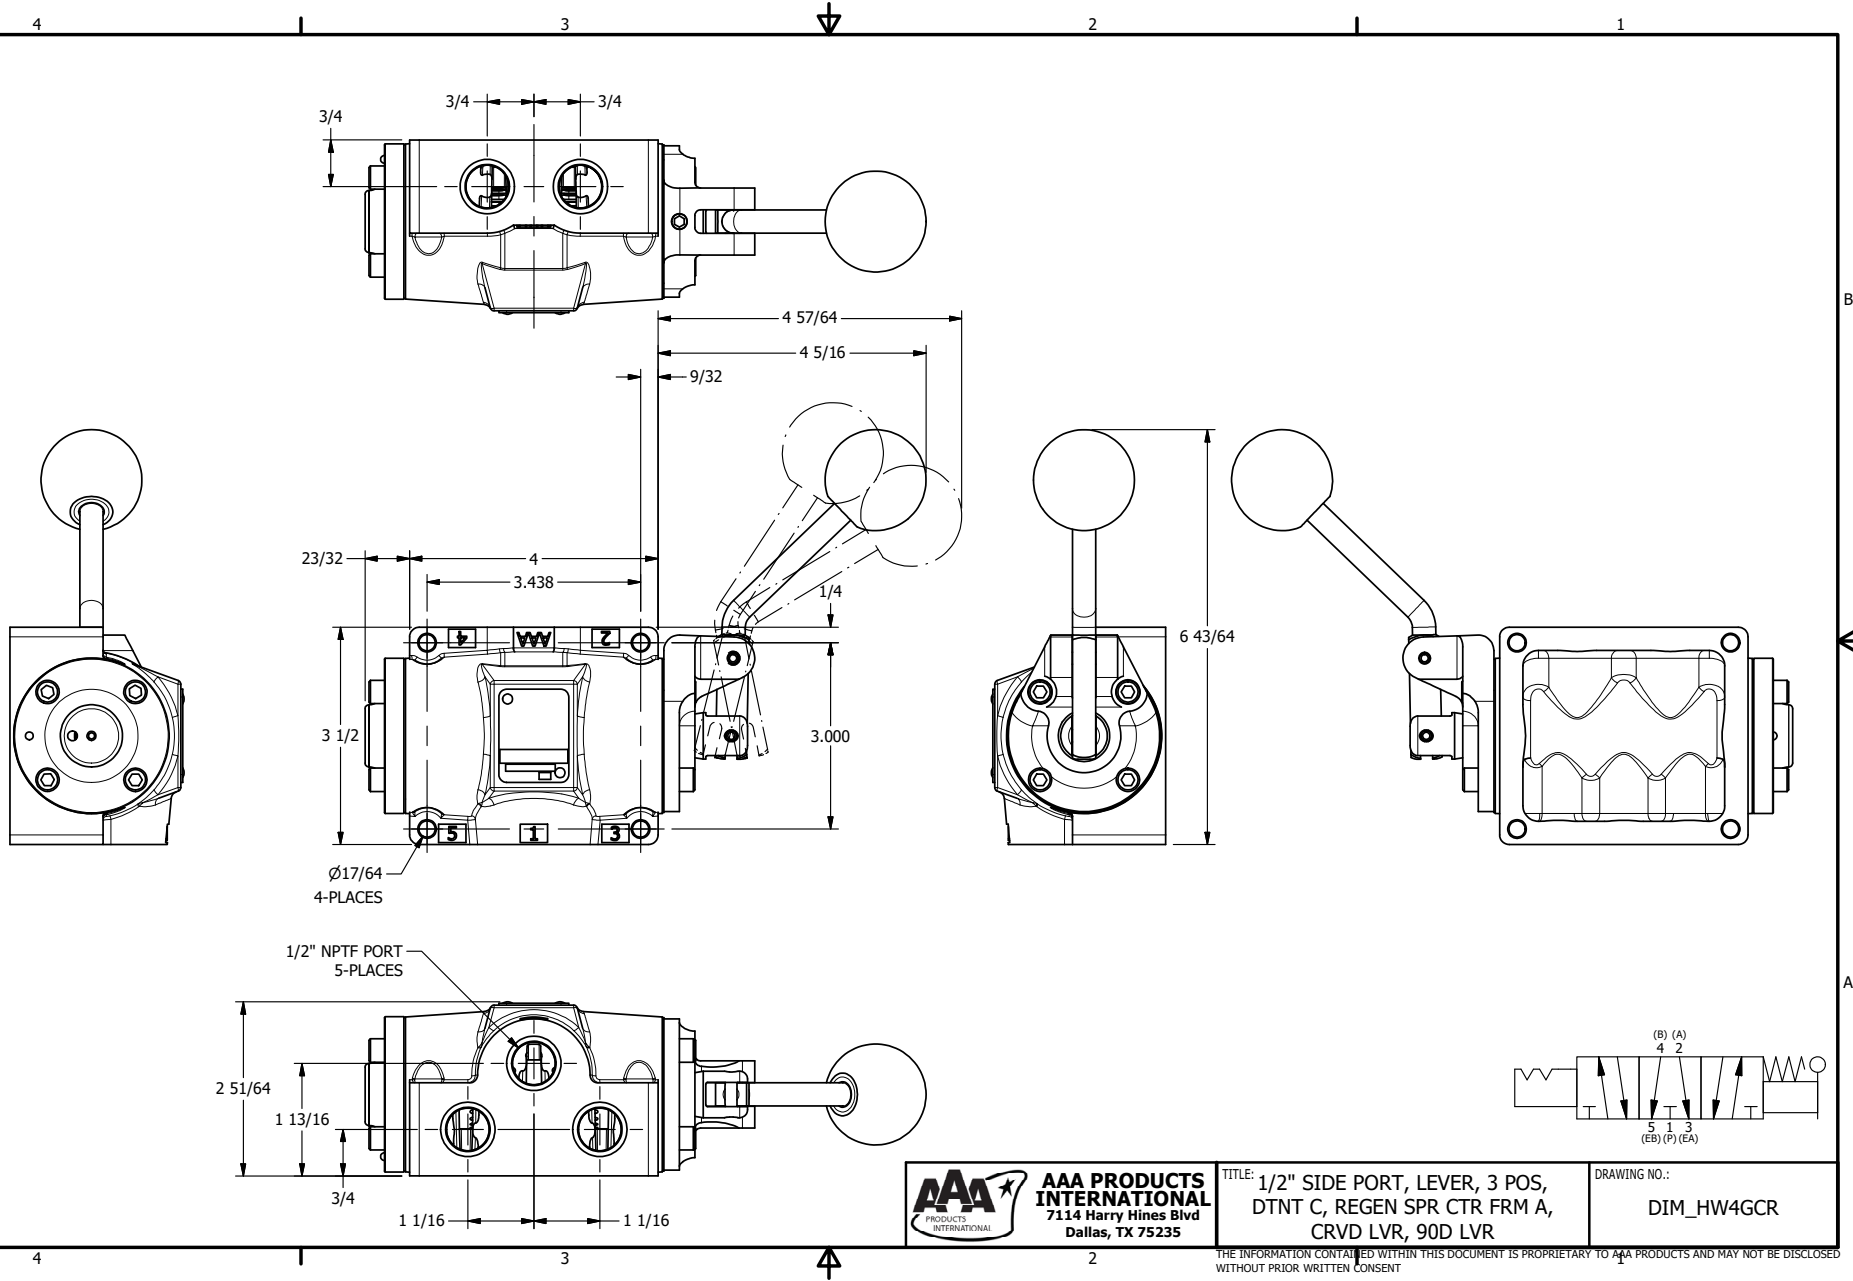

AAA
PRODUCTS
INTERNATIONAL

**AAA PRODUCTS
INTERNATIONAL**
7114 Harry Hines Blvd
Dallas, TX 75235

TITLE: 1/2" SIDE PORT, LEVER, 3 POS,
DTNT C, REGEN SPR CTR FRM A,
CRVD LVR, 90D LVR

DRAWING NO.:
DIM_HW4GCR