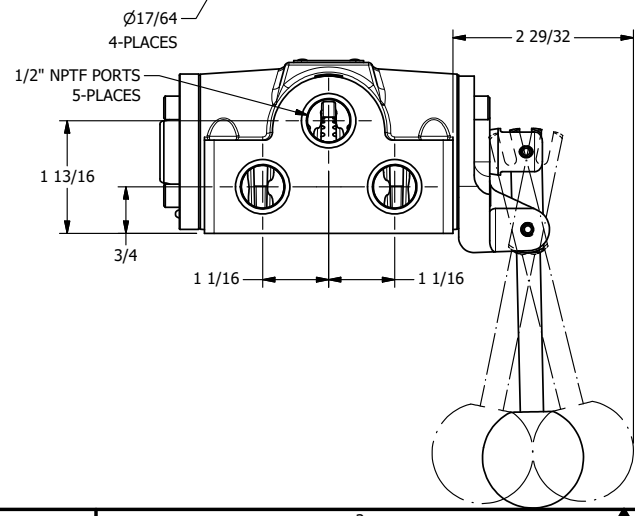

AAA
PRODUCTS
INTERNATIONAL

AAA PRODUCTS INTERNATIONAL
7114 Harry Hines Blvd
Dallas, TX 75235

TITLE: 1/2" SIDE PORT, LEVER, 3 POS,
DETENT C, SPR CTR FROM A,
REGEN CTR SPL, 180D LEVER

DRAWING NO.:
DIM_HW4DT