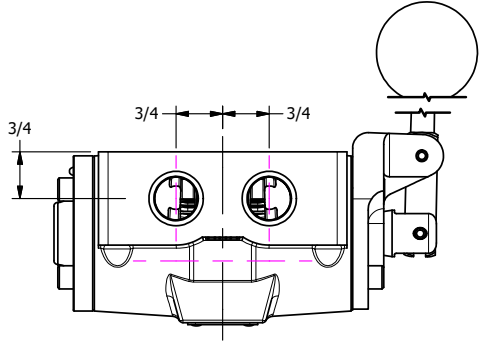

4

3

2

1

B

B

A

A

AAA
PRODUCTS
INTERNATIONAL

AAA PRODUCTS INTERNATIONAL
7114 Harry Hines Blvd
Dallas, TX 75235

TITLE: 1/2" SIDE PORT, LEVER, 3 POS,
DETENT C, SPR CTR FROM A,
REGEN CTR SPL, 180D LEVER

DRAWING NO.:
DIM_HW4DT