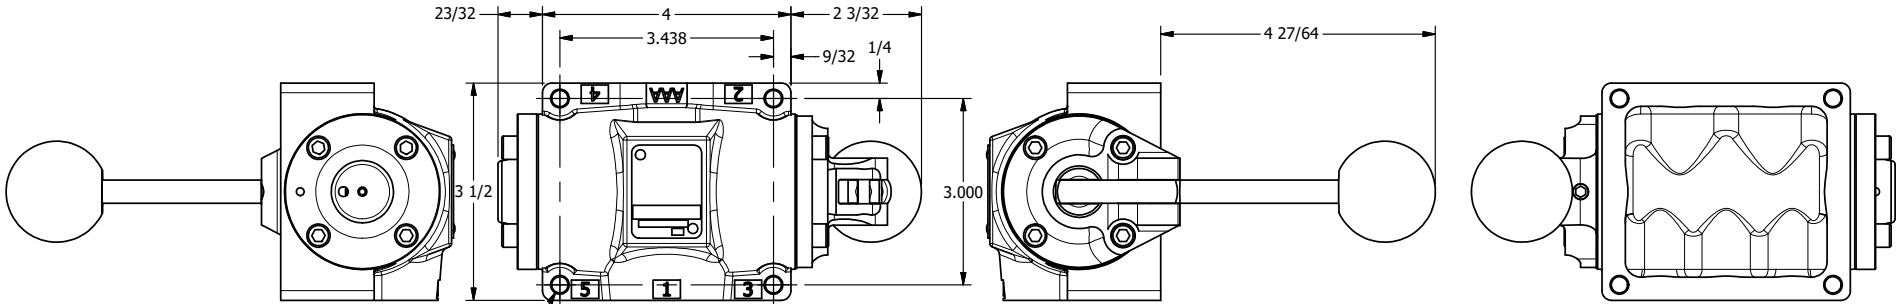

AAA
PRODUCTS
INTERNATIONAL

AAA PRODUCTS INTERNATIONAL
7114 Harry Hines Blvd
Dallas, TX 75235

TITLE: 1/2" SIDE PORT, LEVER, 3 POS,
DETENT C, SPR CTR FROM A,
REGEN CTR SPL, 180D LEVER

DRAWING NO.:
DIM_HW4DT