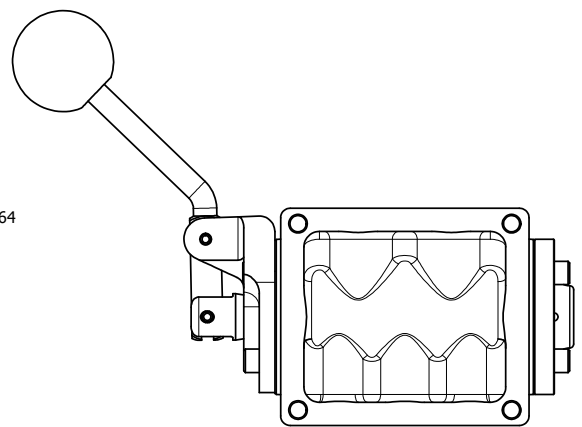

4

3

2

1

B

B

A

A

AAA
PRODUCTS
INTERNATIONAL

**AAA PRODUCTS
INTERNATIONAL**
7114 Harry Hines Blvd
Dallas, TX 75235

TITLE: 1/2" SIDE PORT, LEVER, 3 POS,
DTNT C, REGEN SPR CTR FRM A,
CRVD LVR, 90D LVR

DRAWING NO.:
DIM_HW4DCR