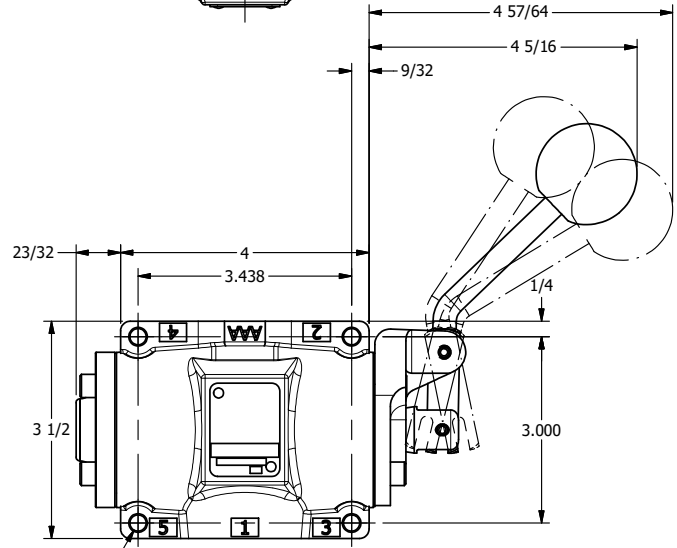

AAA
PRODUCTS
INTERNATIONAL

**AAA PRODUCTS
INTERNATIONAL**
7114 Harry Hines Blvd
Dallas, TX 75235

TITLE: 1/2" SIDE PORT, LEVER, 3 POS,
DTNT C, REGEN SPR CTR FRM A,
CRVD LVR, 90D LVR

DRAWING NO.:
DIM_HW4DCR