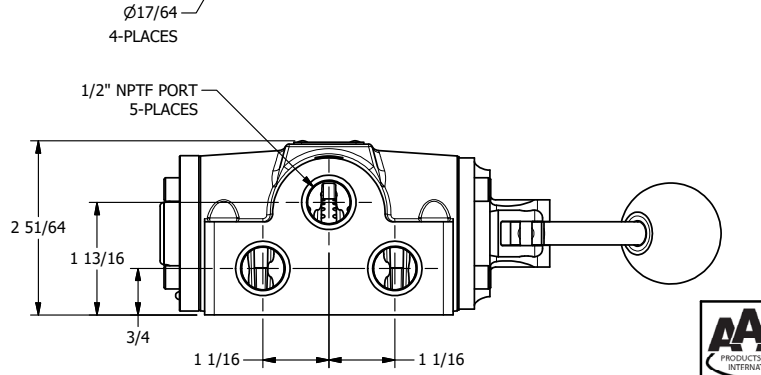

AAA
PRODUCTS
INTERNATIONAL

**AAA PRODUCTS
INTERNATIONAL**
7114 Harry Hines Blvd
Dallas, TX 75235

TITLE: 1/2" SIDE PORT, LEVER, 3 POS,
DTNT C, REGEN SPR CTR FRM A,
CRVD LVR, 90D LVR

DRAWING NO.:
DIM_HW4DCR