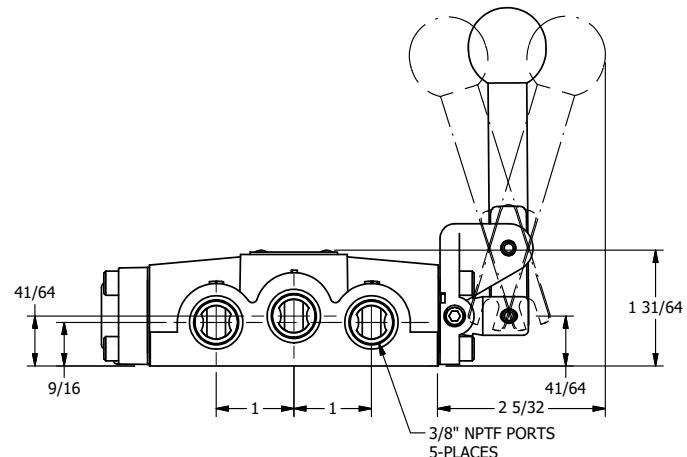

4

3

2

1

AAA
PRODUCTS
INTERNATIONAL

AAA PRODUCTS INTERNATIONAL
7114 Harry Hines Blvd
Dallas, TX 75235

TITLE: 3/8" SIDE PORT, LEVER, 3 POS,
DETENT C, SPR CTR FROM A,
CLSD CTR, STAINLESS

DRAWING NO.:
DIM_HW3SS