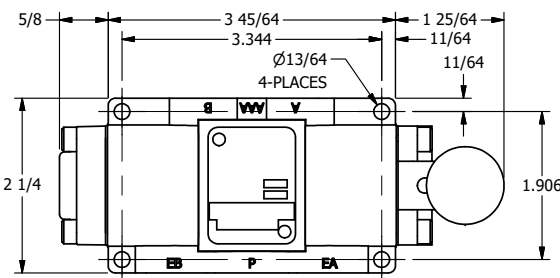

4

3

2

1

AAA
PRODUCTS
INTERNATIONAL

AAA PRODUCTS INTERNATIONAL
7114 Harry Hines Blvd
Dallas, TX 75235

TITLE: 3/8" SIDE PORT, LEVER, 3 POS,
DETENT C, SPR CTR FROM A,
CLSD CTR, STAINLESS

DRAWING NO.:
DIM_HW3SS