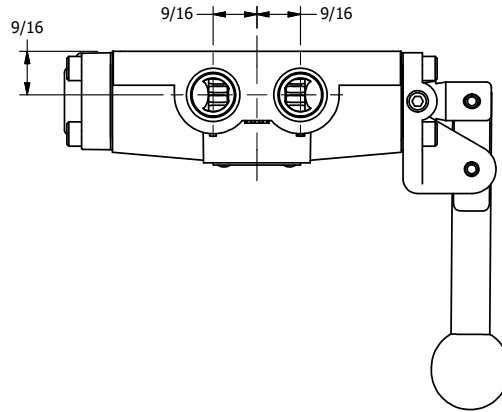

4

3

2

1

AAA
PRODUCTS
INTERNATIONAL

AAA PRODUCTS INTERNATIONAL
7114 Harry Hines Blvd
Dallas, TX 75235

TITLE: 3/8" SIDE PORT, LEVER, 3 POS,
DETENT C, SPR CTR FROM A,
CLSD CTR, STAINLESS

DRAWING NO.:
DIM_HW3SS