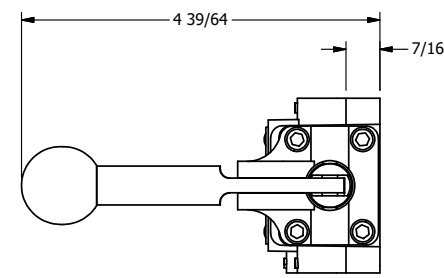

4

3

2

1

AAA
PRODUCTS
INTERNATIONAL

AAA PRODUCTS INTERNATIONAL
7114 Harry Hines Blvd
Dallas, TX 75235

TITLE: 3/8" SIDE PORT, LEVER, 3 POS,
DETENT C, SPR CTR FROM A,
CLSD CTR, STAINLESS

DRAWING NO.:
DIM_HW3SS