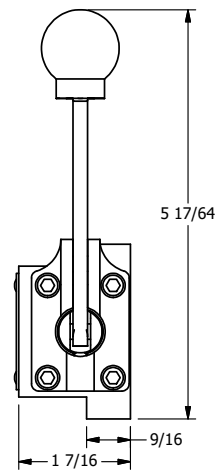

4

3

2

1

B

B

A

A

AAA
PRODUCTS
INTERNATIONAL

**AAA PRODUCTS
INTERNATIONAL**
7114 Harry Hines Blvd
Dallas, TX 75235

TITLE: 3/8" SUBPLATE, LEVER, 3 POS,
DETENT C, SPR CTR FROM A,
CLSD CTR SPL, 90D LVR

DRAWING NO.:
DIM_HW3PR