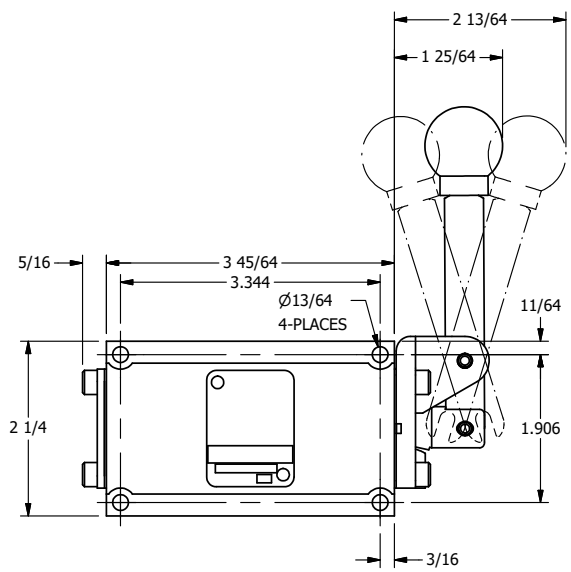

AAA
PRODUCTS
INTERNATIONAL

**AAA PRODUCTS
INTERNATIONAL**
7114 Harry Hines Blvd
Dallas, TX 75235

TITLE: 3/8" SUBPLATE, LEVER, 3 POS,
DETENT C, SPR CTR FROM A,
CLSD CTR SPL, 90D LVR

DRAWING NO.:
DIM_HW3PR