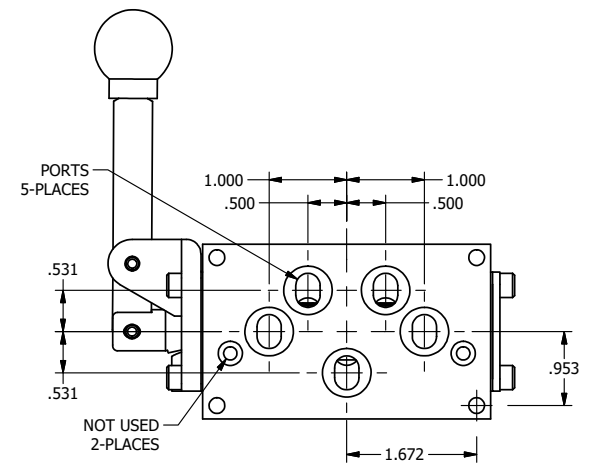

AAA
PRODUCTS
INTERNATIONAL

**AAA PRODUCTS
INTERNATIONAL**
7114 Harry Hines Blvd
Dallas, TX 75235

TITLE: 3/8" SUBPLATE, LEVER, 3 POS,
DETENT C, SPR CTR FROM A,
CLSD CTR SPL, 90D LVR

DRAWING NO.:
DIM_HW3PR