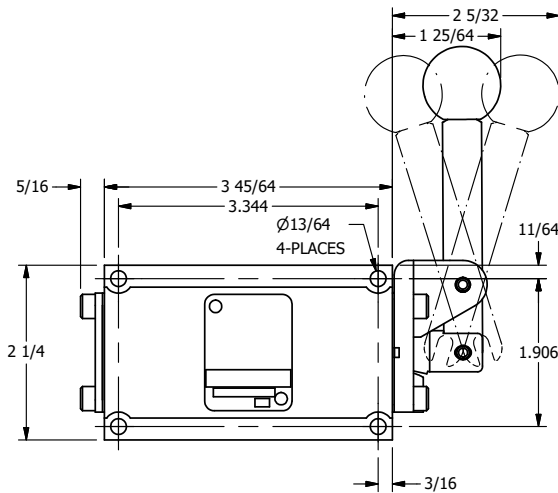

4

3

2

1

AAA
PRODUCTS
INTERNATIONAL

**AAA PRODUCTS
INTERNATIONAL**
7114 Harry Hines Blvd
Dallas, TX 75235

TITLE: 3/8" SUBPLATE, LEVER, 3 POS,
DTNT C, CLSD SPR CTR FRM A,
RED KNOB, 90D LVR

DRAWING NO.:
DIM_HW3PJR