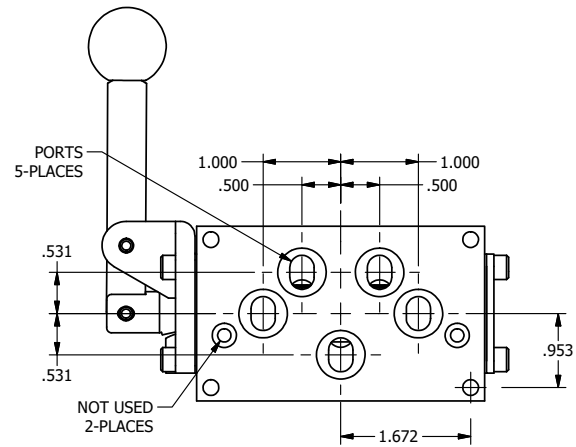

4

3

2

1

AAA
PRODUCTS
INTERNATIONAL

**AAA PRODUCTS
INTERNATIONAL**
7114 Harry Hines Blvd
Dallas, TX 75235

TITLE: 3/8" SUBPLATE, LEVER, 3 POS,
DTNT C, CLSD SPR CTR FRM A,
RED KNOB, 90D LVR

DRAWING NO.:
DIM_HW3PJR