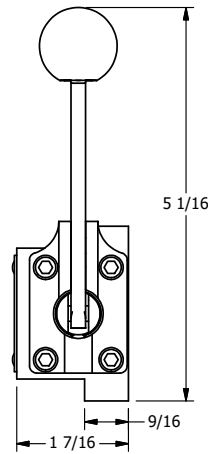

4

3

2

1

AAA
PRODUCTS
INTERNATIONAL

**AAA PRODUCTS
INTERNATIONAL**
7114 Harry Hines Blvd
Dallas, TX 75235

TITLE: 3/8" SUBPLATE, LEVER, 3 POS,
DTNT C, CLSD SPR CTR FRM A,
RED KNOB, 90D LVR

DRAWING NO.:
DIM_HW3PJR