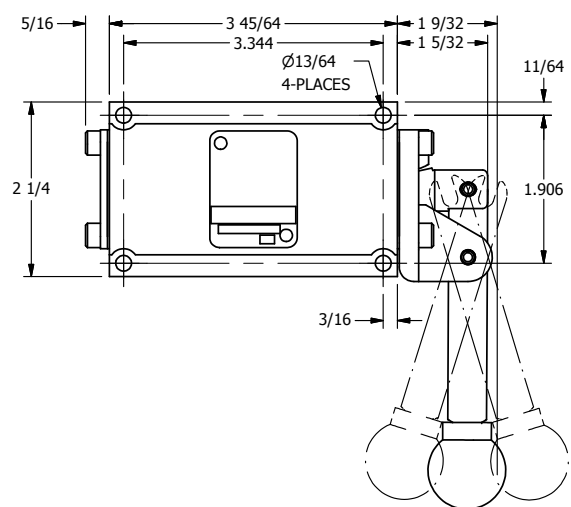

4

3

2

1

B

B

A

A

4

3

2

1

AAA
PRODUCTS
INTERNATIONAL

**AAA PRODUCTS
INTERNATIONAL**
7114 Harry Hines Blvd
Dallas, TX 75235

TITLE: 3/8" SUBPLATE, LEVER, 3 POS,
DETENT C, SPR CTR FROM A,
FLOAT CTR SPL, 270D LVR

DRAWING NO.:
DIM_HW3PGRT

THE INFORMATION CONTAINED WITHIN THIS DOCUMENT IS PROPRIETARY TO AAA PRODUCTS AND MAY NOT BE DISCLOSED WITHOUT PRIOR WRITTEN CONSENT