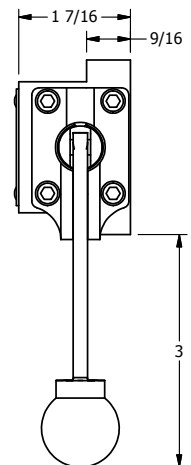

4

3

2

1

B

B

A

A

4

3

2

1

AAA
PRODUCTS
INTERNATIONAL

**AAA PRODUCTS
INTERNATIONAL**
7114 Harry Hines Blvd
Dallas, TX 75235

TITLE: 3/8" SUBPLATE, LEVER, 3 POS,
DETENT C, SPR CTR FROM A,
FLOAT CTR SPL, 270D LVR

DRAWING NO.:
DIM_HW3PGRT