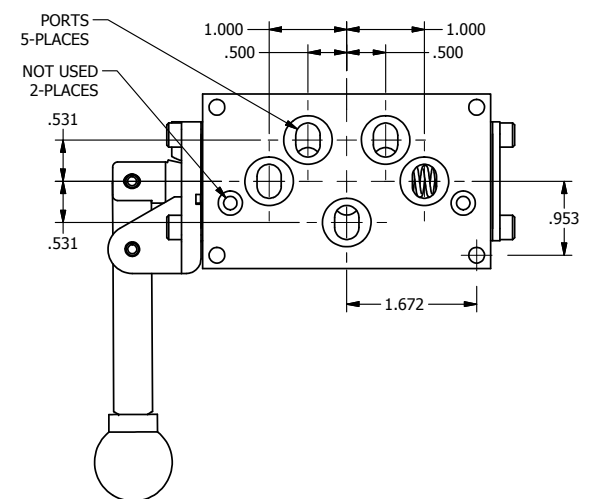

4

3

2

1

B

B

A

A

4

3

2

1

AAA
PRODUCTS
INTERNATIONAL

**AAA PRODUCTS
INTERNATIONAL**
7114 Harry Hines Blvd
Dallas, TX 75235

TITLE: 3/8" SUBPLATE, LEVER, 3 POS,
DETENT C, SPR CTR FROM A,
FLOAT CTR SPL, 270D LVR

DRAWING NO.:
DIM_HW3PGRT