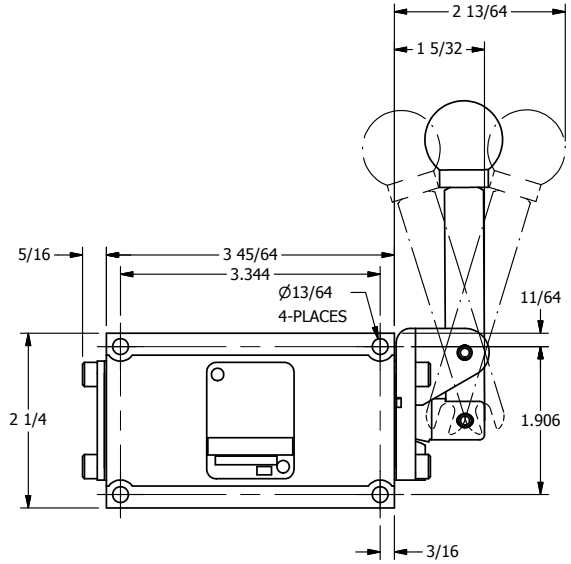

4

3

2

1

B

B

A

A

4

3

2

1

AAA
PRODUCTS
INTERNATIONAL

AAA PRODUCTS INTERNATIONAL
7114 Harry Hines Blvd
Dallas, TX 75235

TITLE: 3/8" SUBPLATE, LEVER, 3 POS,
DETENT C, SPR CTR FROM A,
FLOAT CTR SPL, 90D LVR

DRAWING NO.:
DIM_HW3PGR

THE INFORMATION CONTAINED WITHIN THIS DOCUMENT IS PROPRIETARY TO AAA PRODUCTS AND MAY NOT BE DISCLOSED WITHOUT PRIOR WRITTEN CONSENT