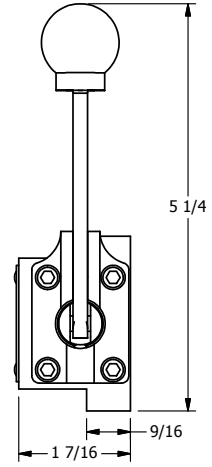

4

3

2

1

B

B

A

A

4

3

2

1

**AAA**  
PRODUCTS  
INTERNATIONAL

**AAA PRODUCTS INTERNATIONAL**  
7114 Harry Hines Blvd  
Dallas, TX 75235

TITLE: 3/8" SUBPLATE, LEVER, 3 POS,  
DETENT C, SPR CTR FROM A,  
FLOAT CTR SPL, 90D LVR

DRAWING NO.:  
DIM\_HW3PGR