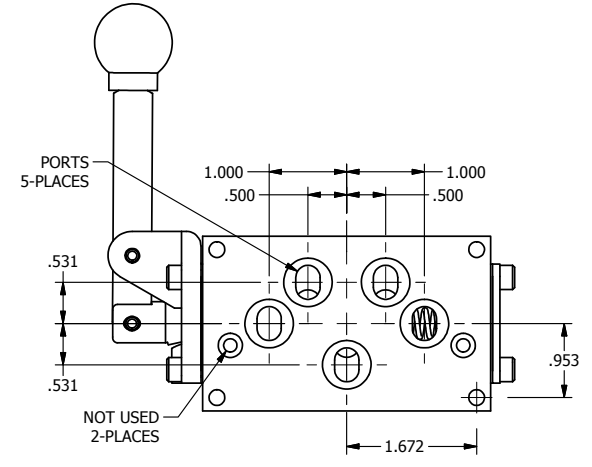

4

3

2

1

B

B

A

A

4

3

2

1

AAA
PRODUCTS
INTERNATIONAL

AAA PRODUCTS INTERNATIONAL
7114 Harry Hines Blvd
Dallas, TX 75235

TITLE: 3/8" SUBPLATE, LEVER, 3 POS,
DETENT C, SPR CTR FROM A,
FLOAT CTR SPL, 90D LVR

DRAWING NO.:
DIM_HW3PGR

THE INFORMATION CONTAINED WITHIN THIS DOCUMENT IS PROPRIETARY TO AAA PRODUCTS AND MAY NOT BE DISCLOSED WITHOUT PRIOR WRITTEN CONSENT