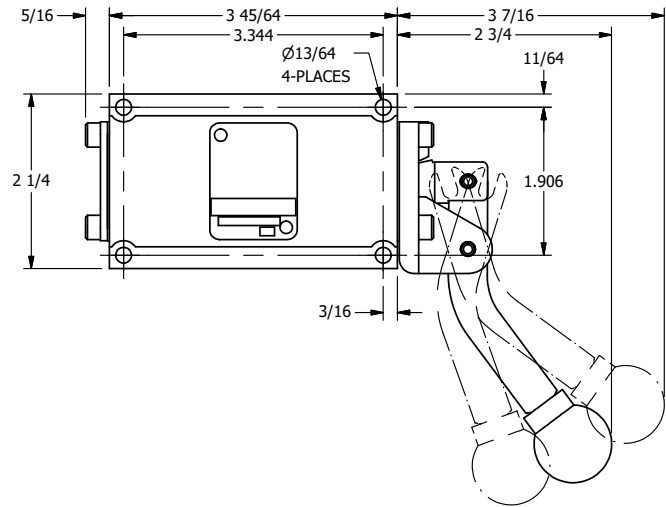

4

3

2

1

B

B

A

A

4

3

2

1

AAA
PRODUCTS
INTERNATIONAL

**AAA PRODUCTS
INTERNATIONAL**
7114 Harry Hines Blvd
Dallas, TX 75235

TITLE: 3/8" SUBPLATE, LEVER, 3 POS,
DTNT C, REGEN SPR CTR FRM A,
CRVD LVR, 270D LVR

DRAWING NO.:
DIM_HW3PGCRT

THE INFORMATION CONTAINED WITHIN THIS DOCUMENT IS PROPRIETARY TO AAA PRODUCTS AND MAY NOT BE DISCLOSED WITHOUT PRIOR WRITTEN CONSENT