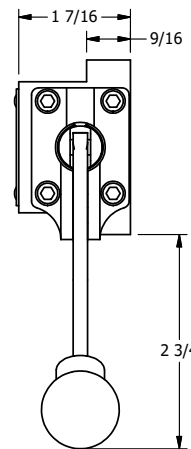

4

3

2

1

B

B

A

A

4

3

2

1

**AAA**  
PRODUCTS  
INTERNATIONAL

**AAA PRODUCTS  
INTERNATIONAL**  
7114 Harry Hines Blvd  
Dallas, TX 75235

TITLE: 3/8" SUBPLATE, LEVER, 3 POS,  
DTNT C, REGEN SPR CTR FRM A,  
CRVD LVR, 270D LVR

DRAWING NO.:  
DIM\_HW3PGCRT

THE INFORMATION CONTAINED WITHIN THIS DOCUMENT IS PROPRIETARY TO AAA PRODUCTS AND MAY NOT BE DISCLOSED WITHOUT PRIOR WRITTEN CONSENT