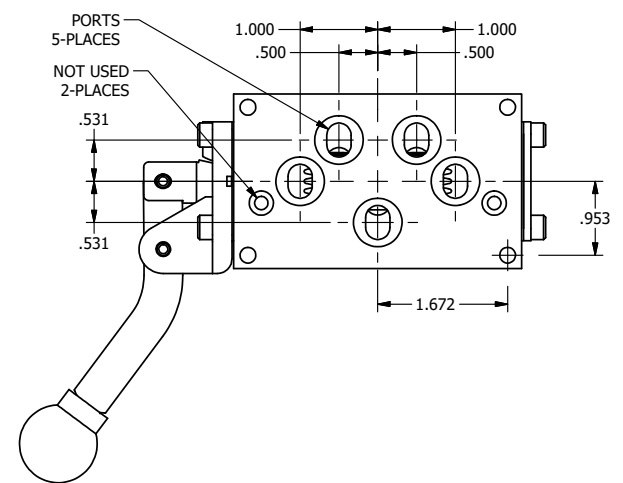

4

3

2

1

B

B

A

A

4

3

2

1

AAA
PRODUCTS
INTERNATIONAL

**AAA PRODUCTS
INTERNATIONAL**
7114 Harry Hines Blvd
Dallas, TX 75235

TITLE: 3/8" SUBPLATE, LEVER, 3 POS,
DTNT C, REGEN SPR CTR FRM A,
CRVD LVR, 270D LVR

DRAWING NO.:
DIM_HW3PGCRT

THE INFORMATION CONTAINED WITHIN THIS DOCUMENT IS PROPRIETARY TO AAA PRODUCTS AND MAY NOT BE DISCLOSED WITHOUT PRIOR WRITTEN CONSENT