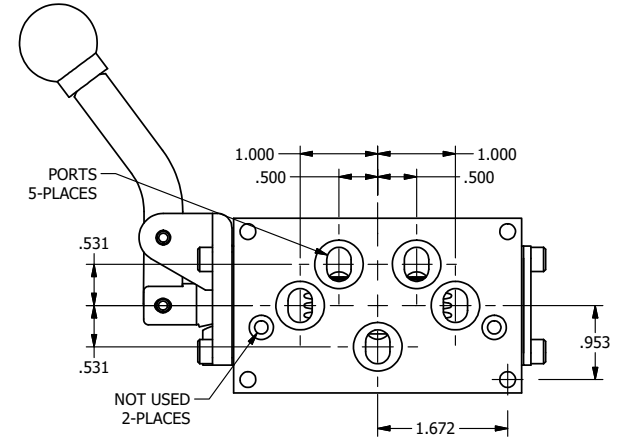

4

3

2

1

**AAA**  
PRODUCTS  
INTERNATIONAL

**AAA PRODUCTS INTERNATIONAL**  
7114 Harry Hines Blvd  
Dallas, TX 75235

TITLE: 3/8" SUBPLATE, LEVER, 3 POS,  
DTNT C, REGEN SPR CTR FRM A,  
CRVD LVR, 90D LVR

DRAWING NO.:  
DIM\_HW3PGCR