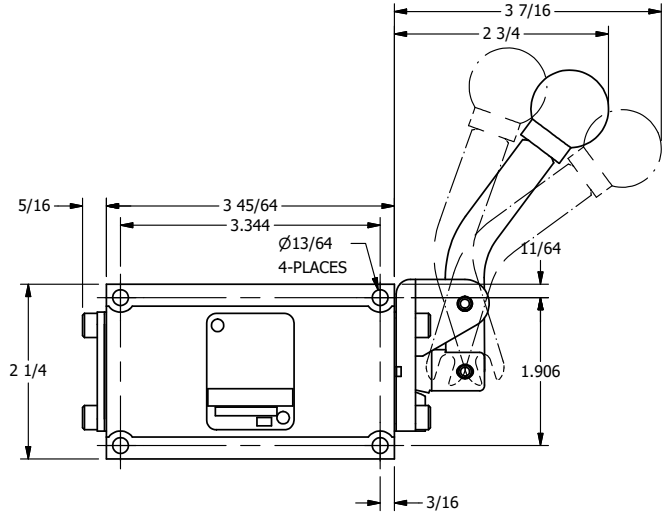

4

3

2

1

**AAA**  
PRODUCTS  
INTERNATIONAL

**AAA PRODUCTS INTERNATIONAL**  
7114 Harry Hines Blvd  
Dallas, TX 75235

TITLE: 3/8" SUBPLATE, LEVER, 3 POS,  
DTNT C, REGEN SPR CTR FRM A,  
CRVD LVR, 90D LVR

DRAWING NO.:  
DIM\_HW3PGCR