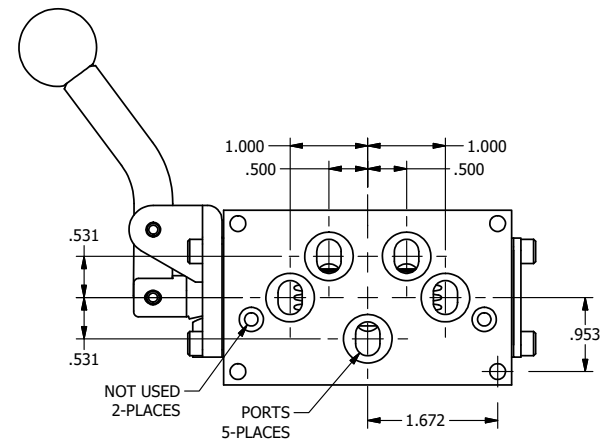

4

3

2

1

AAA
PRODUCTS
INTERNATIONAL

AAA PRODUCTS INTERNATIONAL
7114 Harry Hines Blvd
Dallas, TX 75235

TITLE: 3/8" SUBPLATE, LEVER, 3 POS,
SPR REGEN CTR FRM A, DTNT C,
CRVD LVR, RED KNOB, 90D LVR

DRAWING NO.:
DIM_HW3PGCJR