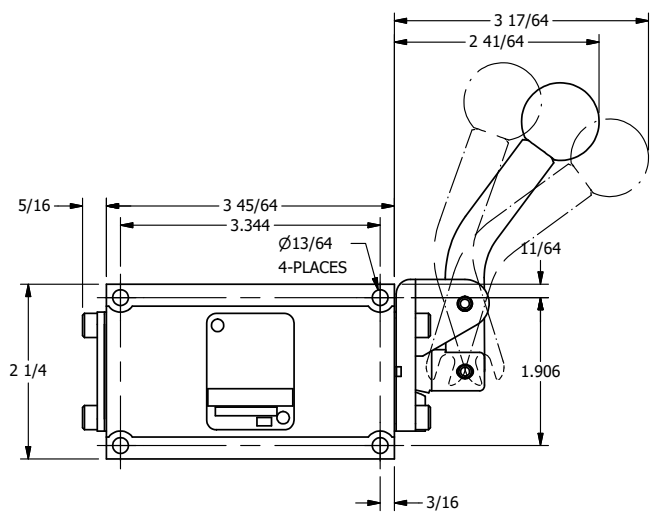

4

3

2

1

AAA
PRODUCTS
INTERNATIONAL

AAA PRODUCTS INTERNATIONAL
7114 Harry Hines Blvd
Dallas, TX 75235

TITLE: 3/8" SUBPLATE, LEVER, 3 POS,
SPR REGEN CTR FRM A, DTNT C,
CRVD LVR, RED KNOB, 90D LVR

DRAWING NO.:
DIM_HW3PGCJR