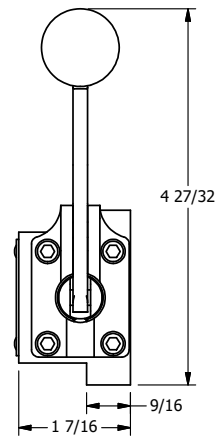

4

3

2

1

AAA
PRODUCTS
INTERNATIONAL

AAA PRODUCTS INTERNATIONAL
7114 Harry Hines Blvd
Dallas, TX 75235

TITLE: 3/8" SUBPLATE, LEVER, 3 POS,
SPR REGEN CTR FRM A, DTNT C,
CRVD LVR, RED KNOB, 90D LVR

DRAWING NO.:
DIM_HW3PGCJR