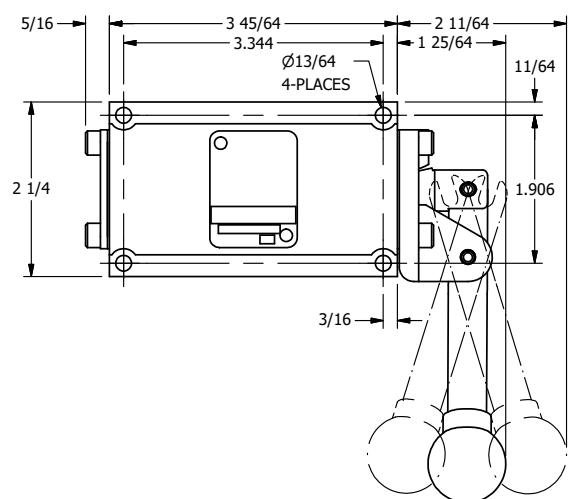

4

3

2

1

B

B

A

A

4

3

2

1

AAA
PRODUCTS
INTERNATIONAL

**AAA PRODUCTS
INTERNATIONAL**
7114 Harry Hines Blvd
Dallas, TX 75235

TITLE: 3/8" SUBPLATE, LEVER, 3 POS,
DTNT C, REGEN SPR CTR FRM A,
BNT LVR RIGHT, 270D LVR

DRAWING NO.:
DIM_HW3PGBRRT