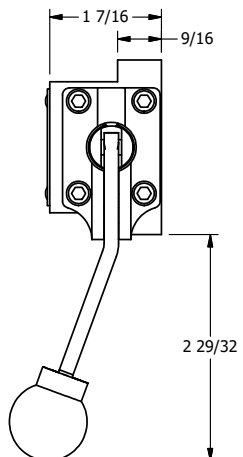

4

3

2

1

B

B

A

A

4

3

2

1

AAA
PRODUCTS
INTERNATIONAL

**AAA PRODUCTS
INTERNATIONAL**
7114 Harry Hines Blvd
Dallas, TX 75235

TITLE: 3/8" SUBPLATE, LEVER, 3 POS,
DTNT C, REGEN SPR CTR FRM A,
BNT LVR RIGHT, 270D LVR

DRAWING NO.:
DIM_HW3PGBRRT