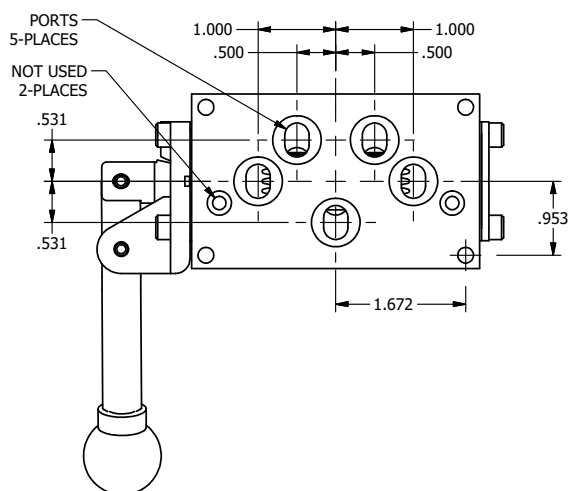

4

3

2

1

B

B

A

A

4

3

2

1

AAA
PRODUCTS
INTERNATIONAL

**AAA PRODUCTS
INTERNATIONAL**
7114 Harry Hines Blvd
Dallas, TX 75235

TITLE: 3/8" SUBPLATE, LEVER, 3 POS,
DTNT C, REGEN SPR CTR FRM A,
BNT LVR RIGHT, 270D LVR

DRAWING NO.:
DIM_HW3PGBRRT

THE INFORMATION CONTAINED WITHIN THIS DOCUMENT IS PROPRIETARY TO AAA PRODUCTS AND MAY NOT BE DISCLOSED WITHOUT PRIOR WRITTEN CONSENT