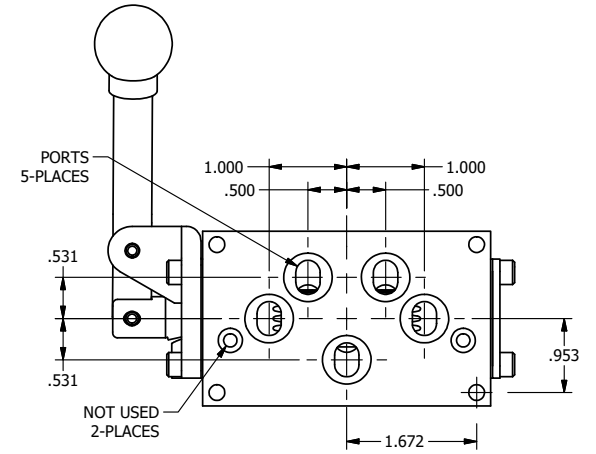

4

3

2

1

B

B

A

A

4

3

2

1

AAA
PRODUCTS
INTERNATIONAL

**AAA PRODUCTS
INTERNATIONAL**
7114 Harry Hines Blvd
Dallas, TX 75235

TITLE: $3/8"$ SUBPLATE, LEVER, 3 POS,
DTNT C, REGEN SPR CTR FRM A,
BNT LVR RIGHT, 90D LVR

DRAWING NO.:
DIM_HW3PGBRR

THE INFORMATION CONTAINED WITHIN THIS DOCUMENT IS PROPRIETARY TO AAA PRODUCTS AND MAY NOT BE DISCLOSED WITHOUT PRIOR WRITTEN CONSENT