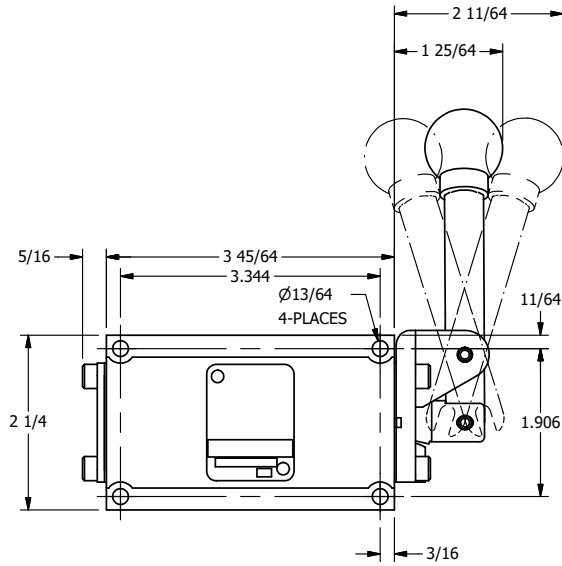

4

3

2

1

B

B

A

A

4

3

2

1

AAA
PRODUCTS
INTERNATIONAL

**AAA PRODUCTS
INTERNATIONAL**
7114 Harry Hines Blvd
Dallas, TX 75235

TITLE: $3/8"$ SUBPLATE, LEVER, 3 POS,
DTNT C, REGEN SPR CTR FRM A,
BNT LVR RIGHT, 90D LVR

DRAWING NO.:
DIM_HW3PGBRR

THE INFORMATION CONTAINED WITHIN THIS DOCUMENT IS PROPRIETARY TO AAA PRODUCTS AND MAY NOT BE DISCLOSED WITHOUT PRIOR WRITTEN CONSENT