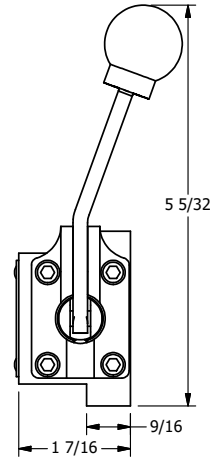

4

3

2

1

B

B

A

A

4

3

2

1

AAA
PRODUCTS
INTERNATIONAL

**AAA PRODUCTS
INTERNATIONAL**
7114 Harry Hines Blvd
Dallas, TX 75235

TITLE: $3/8"$ SUBPLATE, LEVER, 3 POS,
DTNT C, REGEN SPR CTR FRM A,
BNT LVR RIGHT, 90D LVR

DRAWING NO.:
DIM_HW3PGBRR