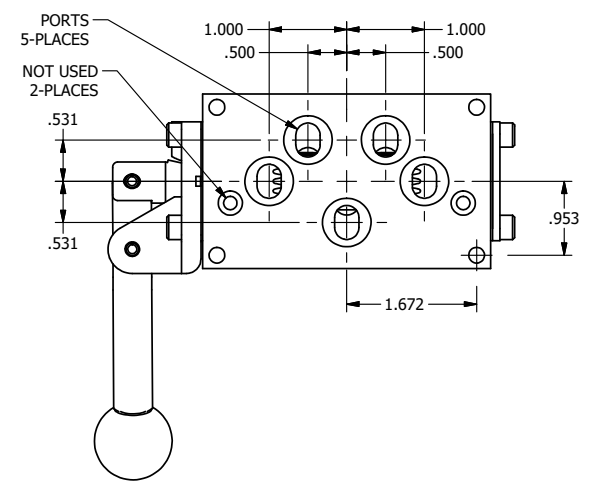

4

3

2

1

B

B

A

A

4

3

2

1

A

A

AAA
PRODUCTS
INTERNATIONAL

**AAA PRODUCTS
INTERNATIONAL**
7114 Harry Hines Blvd
Dallas, TX 75235

TITLE: 3/8" SUBPLATE, LEVER, 3 POS,
DTNT C, REGEN SPR CTR FRM A,
BNT LVR RIGHT, RED KNOB, 270D LVR

DRAWING NO.:
DIM_HW3PGBRJRT

THE INFORMATION CONTAINED WITHIN THIS DOCUMENT IS PROPRIETARY TO AAA PRODUCTS AND MAY NOT BE DISCLOSED WITHOUT PRIOR WRITTEN CONSENT