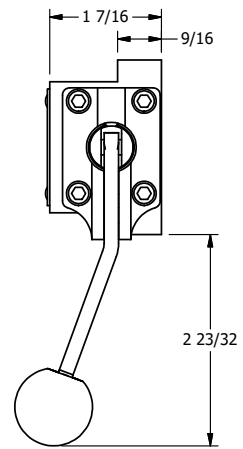

4

3

2

1

B

B

A

A

TITLE: 3/8" SUBPLATE, LEVER, 3 POS,
DTNT C, REGEN SPR CTR FRM A,
BNT LVR RIGHT, RED KNOB, 270D LVR

DRAWING NO.:
DIM_HW3PGBRJRT

THE INFORMATION CONTAINED WITHIN THIS DOCUMENT IS PROPRIETARY TO AAA PRODUCTS AND MAY NOT BE DISCLOSED WITHOUT PRIOR WRITTEN CONSENT