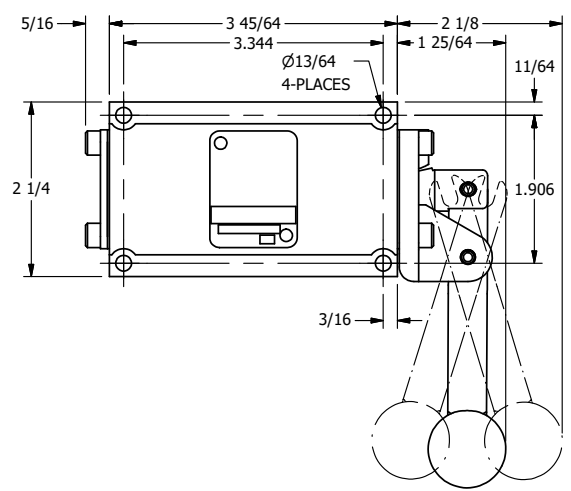

4

3

2

1

B

B

A

A

4

3

2

1

A

A

AAA
PRODUCTS
INTERNATIONAL

**AAA PRODUCTS
INTERNATIONAL**
7114 Harry Hines Blvd
Dallas, TX 75235

TITLE: 3/8" SUBPLATE, LEVER, 3 POS,
DTNT C, REGEN SPR CTR FRM A,
BNT LVR RIGHT, RED KNOB, 270D LVR

DRAWING NO.:
DIM_HW3PGBRJRT

THE INFORMATION CONTAINED WITHIN THIS DOCUMENT IS PROPRIETARY TO AAA PRODUCTS AND MAY NOT BE DISCLOSED WITHOUT PRIOR WRITTEN CONSENT