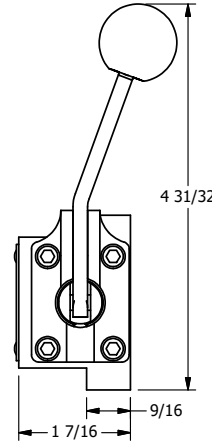

4

3

2

1

B

B

A

A

4

3

2

1

**AAA**  
PRODUCTS  
INTERNATIONAL

**AAA PRODUCTS  
INTERNATIONAL**  
7114 Harry Hines Blvd  
Dallas, TX 75235

TITLE: 3/8" SUBPLATE, LEVER, 3 POS,  
DTNT C, REGEN SPR CTR FRM A,  
BNT LVR RGHT, RED KNOB, 90D LVR

DRAWING NO.:  
DIM\_HW3PGBRJR

THE INFORMATION CONTAINED WITHIN THIS DOCUMENT IS PROPRIETARY TO AAA PRODUCTS AND MAY NOT BE DISCLOSED WITHOUT PRIOR WRITTEN CONSENT