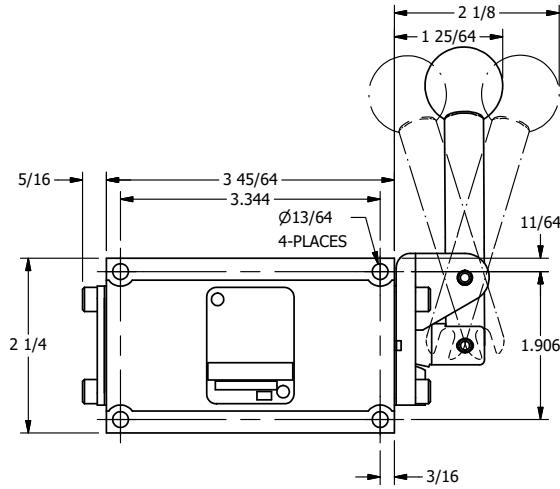

4

3

2

1

B

B

A

A

4

3

2

1

AAA
PRODUCTS
INTERNATIONAL

**AAA PRODUCTS
INTERNATIONAL**
7114 Harry Hines Blvd
Dallas, TX 75235

TITLE: 3/8" SUBPLATE, LEVER, 3 POS,
DTNT C, REGEN SPR CTR FRM A,
BNT LVR RGHT, RED KNOB, 90D LVR

DRAWING NO.:
DIM_HW3PGBRJR

THE INFORMATION CONTAINED WITHIN THIS DOCUMENT IS PROPRIETARY TO AAA PRODUCTS AND MAY NOT BE DISCLOSED WITHOUT PRIOR WRITTEN CONSENT