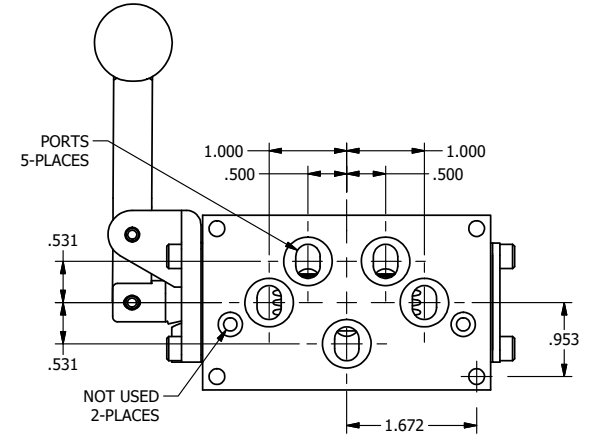

4

3

2

1

B

B

A

A

4

3

2

1

AAA
PRODUCTS
INTERNATIONAL

**AAA PRODUCTS
INTERNATIONAL**
7114 Harry Hines Blvd
Dallas, TX 75235

TITLE: 3/8" SUBPLATE, LEVER, 3 POS,
DTNT C, REGEN SPR CTR FRM A,
BNT LVR RGHT, RED KNOB, 90D LVR

DRAWING NO.:
DIM_HW3PGBRJR

THE INFORMATION CONTAINED WITHIN THIS DOCUMENT IS PROPRIETARY TO AAA PRODUCTS AND MAY NOT BE DISCLOSED WITHOUT PRIOR WRITTEN CONSENT