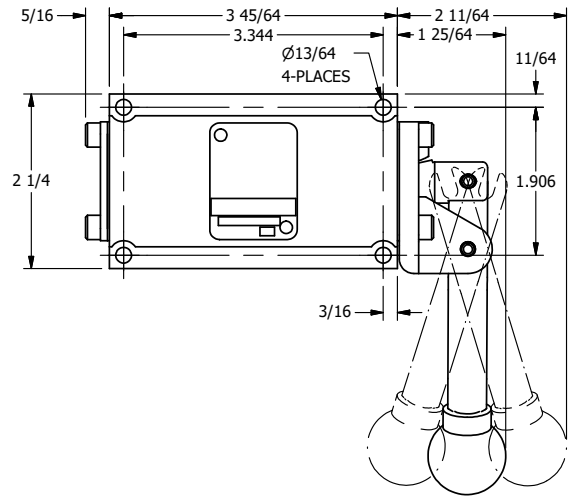

AAA
PRODUCTS
INTERNATIONAL

**AAA PRODUCTS
INTERNATIONAL**
7114 Harry Hines Blvd
Dallas, TX 75235

TITLE: 3/8" SUBPLATE, LEVER, 3 POS,
DTNT C, REGEN SPR CTR FRM A,
BNT LVR LFT, 270D LVR

DRAWING NO.:
DIM_HW3PGBLRT