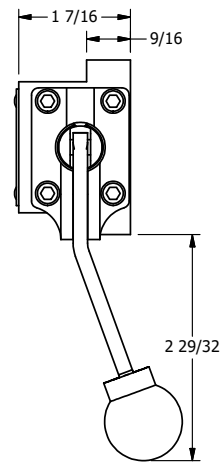

4

3

2

1

B

B

A

A

AAA
PRODUCTS
INTERNATIONAL

**AAA PRODUCTS
INTERNATIONAL**
7114 Harry Hines Blvd
Dallas, TX 75235

TITLE: 3/8" SUBPLATE, LEVER, 3 POS,
DTNT C, REGEN SPR CTR FRM A,
BNT LVR LFT, 270D LVR

DRAWING NO.:
DIM_HW3PGBLRT