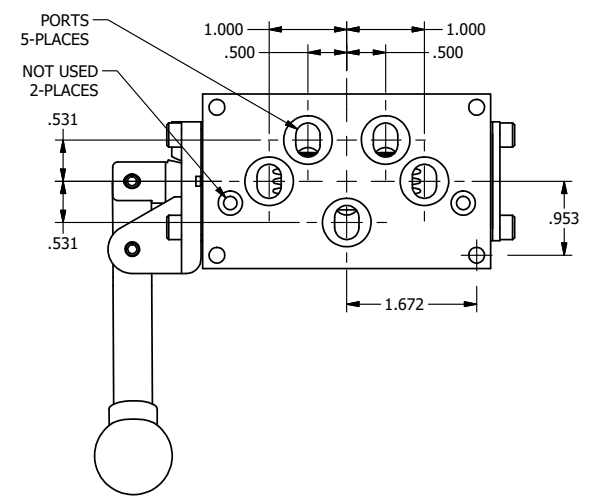

4

3

2

1

B

B

A

A

AAA
PRODUCTS
INTERNATIONAL

**AAA PRODUCTS
INTERNATIONAL**
7114 Harry Hines Blvd
Dallas, TX 75235

TITLE: 3/8" SUBPLATE, LEVER, 3 POS,
DTNT C, REGEN SPR CTR FRM A,
BNT LVR LFT, 270D LVR

DRAWING NO.:
DIM_HW3PGBLRT