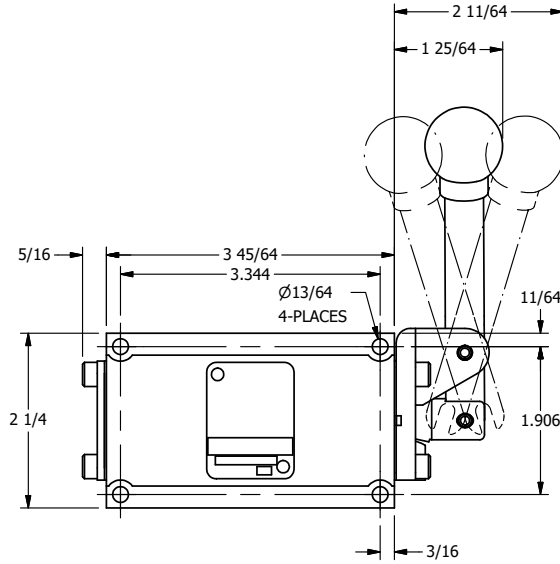

4

3

2

1

B

B

A

A

4

3

2

1

A

A

AAA
PRODUCTS
INTERNATIONAL

**AAA PRODUCTS
INTERNATIONAL**
7114 Harry Hines Blvd
Dallas, TX 75235

TITLE: 3/8" SUBPLATE, LEVER, 3 POS,
DTNT C, REGEN SPR CTR FRM A,
BNT LVR LFT, 90D LVR

DRAWING NO.:
DIM_HW3PGBLR

THE INFORMATION CONTAINED WITHIN THIS DOCUMENT IS PROPRIETARY TO AAA PRODUCTS AND MAY NOT BE DISCLOSED WITHOUT PRIOR WRITTEN CONSENT