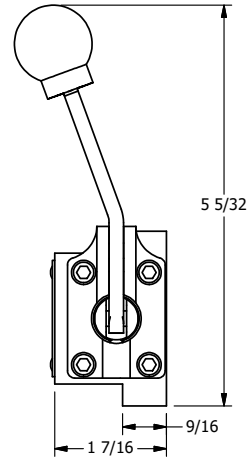

4

3

2

1

B

B

A

A

TITLE: 3/8" SUBPLATE, LEVER, 3 POS,  
DTNT C, REGEN SPR CTR FRM A,  
BNT LVR LFT, 90D LVR

DRAWING NO.:  
DIM\_HW3PGBLR

THE INFORMATION CONTAINED WITHIN THIS DOCUMENT IS PROPRIETARY TO AAA PRODUCTS AND MAY NOT BE DISCLOSED WITHOUT PRIOR WRITTEN CONSENT