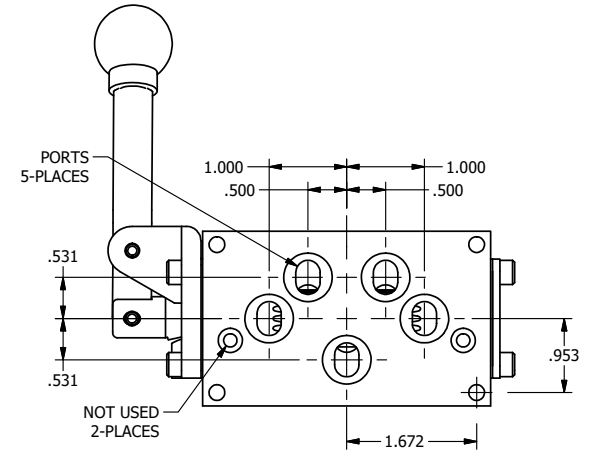

4

3

2

1

B

B

A

A

4

3

2

1

A

A

AAA
PRODUCTS
INTERNATIONAL

**AAA PRODUCTS
INTERNATIONAL**
7114 Harry Hines Blvd
Dallas, TX 75235

TITLE: 3/8" SUBPLATE, LEVER, 3 POS,
DTNT C, REGEN SPR CTR FRM A,
BNT LVR LFT, 90D LVR

DRAWING NO.:
DIM_HW3PGBLR

THE INFORMATION CONTAINED WITHIN THIS DOCUMENT IS PROPRIETARY TO AAA PRODUCTS AND MAY NOT BE DISCLOSED WITHOUT PRIOR WRITTEN CONSENT