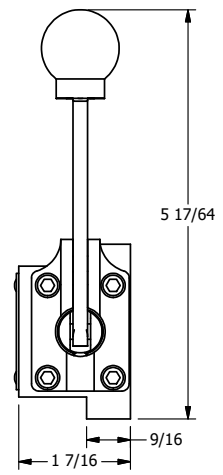

4

3

2

1

B

B

A

A

AAA
PRODUCTS
INTERNATIONAL

**AAA PRODUCTS
INTERNATIONAL**
7114 Harry Hines Blvd
Dallas, TX 75235

TITLE: 3/8" SUBPLATE, LEVER, 3 POS,
DETENT C, SPR CTR FROM A,
REGEN CTR SPL, 90D LVR

DRAWING NO.:
DIM_HW3PDR