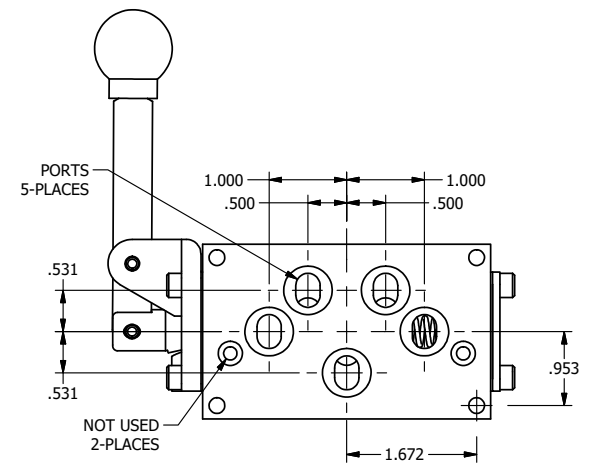

AAA
PRODUCTS
INTERNATIONAL

**AAA PRODUCTS
INTERNATIONAL**
7114 Harry Hines Blvd
Dallas, TX 75235

TITLE: 3/8" SUBPLATE, LEVER, 3 POS,
DETENT C, SPR CTR FROM A,
REGEN CTR SPL, 90D LVR

DRAWING NO.:
DIM_HW3PDR