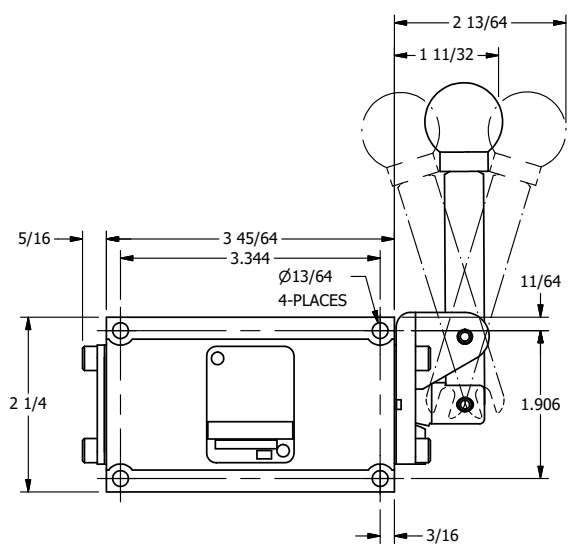

AAA
PRODUCTS
INTERNATIONAL

**AAA PRODUCTS
INTERNATIONAL**
7114 Harry Hines Blvd
Dallas, TX 75235

TITLE: 3/8" SUBPLATE, LEVER, 3 POS,
DETENT C, SPR CTR FROM A,
REGEN CTR SPL, 90D LVR

DRAWING NO.:
DIM_HW3PDR