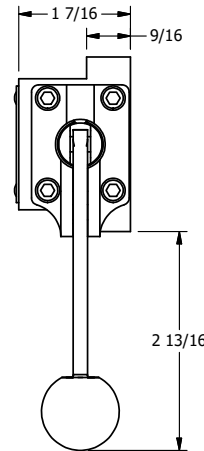

4

3

2

1

B

B

A

A

4

3

2

1

**AAA**  
PRODUCTS  
INTERNATIONAL

**AAA PRODUCTS  
INTERNATIONAL**  
7114 Harry Hines Blvd  
Dallas, TX 75235

TITLE: 3/8" SUBPLATE, LEVER, 3 POS,  
DTNT C, REGEN SPR CTR FRM A,  
RED KNOB, 270D LVR

DRAWING NO.:  
DIM\_HW3PDJRT

THE INFORMATION CONTAINED WITHIN THIS DOCUMENT IS PROPRIETARY TO AAA PRODUCTS AND MAY NOT BE DISCLOSED WITHOUT PRIOR WRITTEN CONSENT