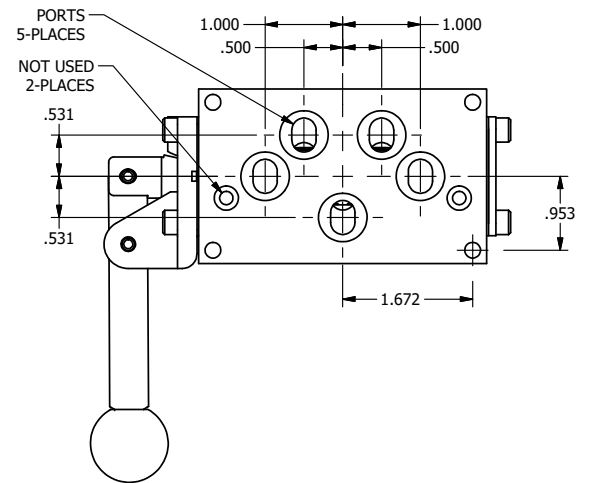

4

3

2

1

B

B

A

A

4

3

2

1

AAA
PRODUCTS
INTERNATIONAL

**AAA PRODUCTS
INTERNATIONAL**
7114 Harry Hines Blvd
Dallas, TX 75235

TITLE: 3/8" SUBPLATE, LEVER, 3 POS,
DTNT C, REGEN SPR CTR FRM A,
RED KNOB, 270D LVR

DRAWING NO.:
DIM_HW3PDJRT

THE INFORMATION CONTAINED WITHIN THIS DOCUMENT IS PROPRIETARY TO AAA PRODUCTS AND MAY NOT BE DISCLOSED WITHOUT PRIOR WRITTEN CONSENT