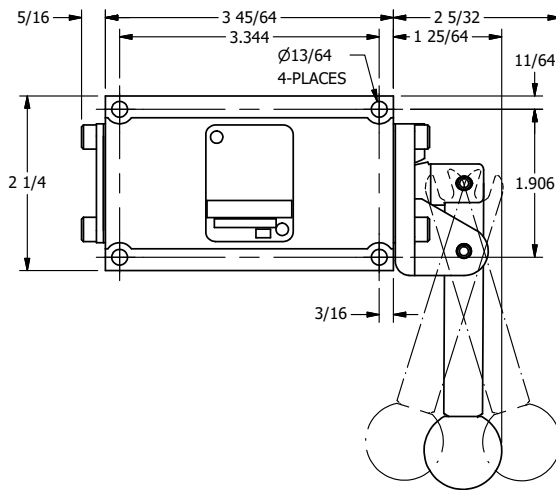

4

3

2

1

B

B

A

A

4

3

2

1

AAA
PRODUCTS
INTERNATIONAL

**AAA PRODUCTS
INTERNATIONAL**
7114 Harry Hines Blvd
Dallas, TX 75235

TITLE: 3/8" SUBPLATE, LEVER, 3 POS,
DTNT C, REGEN SPR CTR FRM A,
RED KNOB, 270D LVR

DRAWING NO.:
DIM_HW3PDJRT

THE INFORMATION CONTAINED WITHIN THIS DOCUMENT IS PROPRIETARY TO AAA PRODUCTS AND MAY NOT BE DISCLOSED WITHOUT PRIOR WRITTEN CONSENT