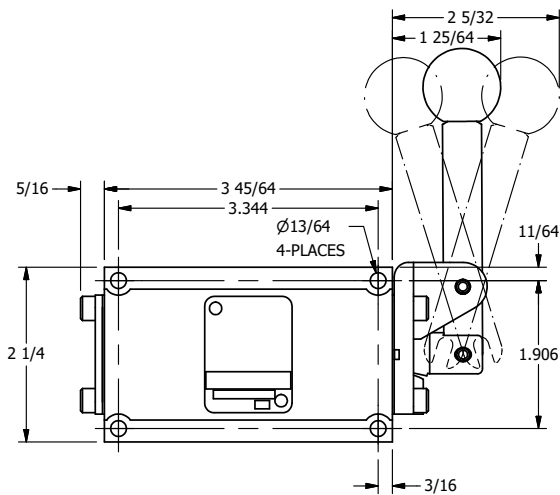

4

3

2

1

B

B

A

A

4

3

2

1

AAA
PRODUCTS
INTERNATIONAL

**AAA PRODUCTS
INTERNATIONAL**
7114 Harry Hines Blvd
Dallas, TX 75235

TITLE: 3/8" SUBPLATE, LEVER, 3 POS,
DTNT C, REGEN SPR CTR FRM A,
RED KNOB, 90D LVR

DRAWING NO.:
DIM_HW3PDJR

THE INFORMATION CONTAINED WITHIN THIS DOCUMENT IS PROPRIETARY TO AAA PRODUCTS AND MAY NOT BE DISCLOSED WITHOUT PRIOR WRITTEN CONSENT