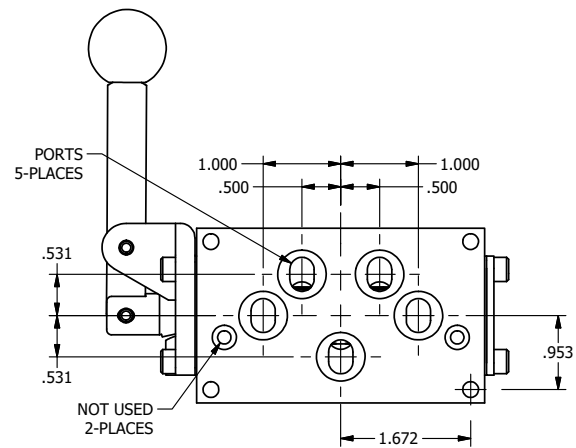

4

3

2

1

B

B

A

A

4

3

2

1

AAA
PRODUCTS
INTERNATIONAL

**AAA PRODUCTS
INTERNATIONAL**
7114 Harry Hines Blvd
Dallas, TX 75235

TITLE: 3/8" SUBPLATE, LEVER, 3 POS,
DTNT C, REGEN SPR CTR FRM A,
RED KNOB, 90D LVR

DRAWING NO.:
DIM_HW3PDJR

THE INFORMATION CONTAINED WITHIN THIS DOCUMENT IS PROPRIETARY TO AAA PRODUCTS AND MAY NOT BE DISCLOSED WITHOUT PRIOR WRITTEN CONSENT