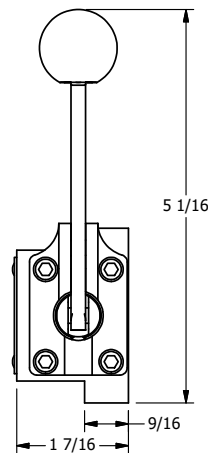

4

3

2

1

B

B

A

A

4

3

2

1

**AAA**  
PRODUCTS  
INTERNATIONAL

**AAA PRODUCTS  
INTERNATIONAL**  
7114 Harry Hines Blvd  
Dallas, TX 75235

TITLE: 3/8" SUBPLATE, LEVER, 3 POS,  
DTNT C, REGEN SPR CTR FRM A,  
RED KNOB, 90D LVR

DRAWING NO.:  
DIM\_HW3PDJR