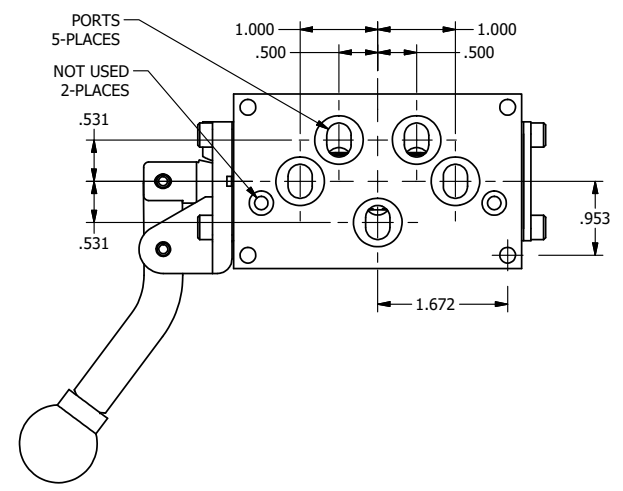

4

3

2

1

B

B

A

A

4

3

2

1

AAA
PRODUCTS
INTERNATIONAL

**AAA PRODUCTS
INTERNATIONAL**
7114 Harry Hines Blvd
Dallas, TX 75235

TITLE: 3/8" SUBPLATE, LEVER, 3 POS,
DTNT C, REGEN SPR CTR FRM A,
CRVD LVR, 270D LVR

DRAWING NO.:
DIM_HW3PDCRT