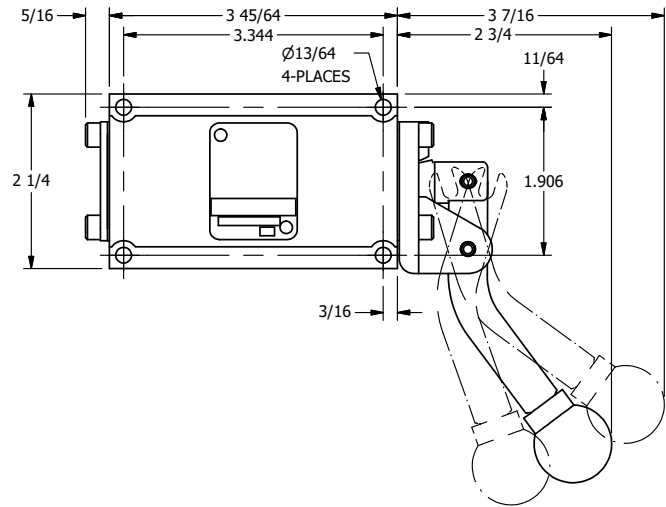

4

3

2

1

B

B

A

A

4

3

2

1

AAA
PRODUCTS
INTERNATIONAL

**AAA PRODUCTS
INTERNATIONAL**
7114 Harry Hines Blvd
Dallas, TX 75235

TITLE: 3/8" SUBPLATE, LEVER, 3 POS,
DTNT C, REGEN SPR CTR FRM A,
CRVD LVR, 270D LVR

DRAWING NO.:
DIM_HW3PDCRT

THE INFORMATION CONTAINED WITHIN THIS DOCUMENT IS PROPRIETARY TO AAA PRODUCTS AND MAY NOT BE DISCLOSED WITHOUT PRIOR WRITTEN CONSENT