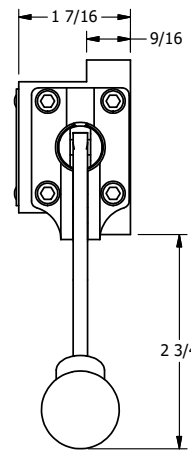

4

3

2

1

B

B

A

A

4

3

2

1

AAA
PRODUCTS
INTERNATIONAL

**AAA PRODUCTS
INTERNATIONAL**
7114 Harry Hines Blvd
Dallas, TX 75235

TITLE: 3/8" SUBPLATE, LEVER, 3 POS,
DTNT C, REGEN SPR CTR FRM A,
CRVD LVR, 270D LVR

DRAWING NO.:
DIM_HW3PDCRT