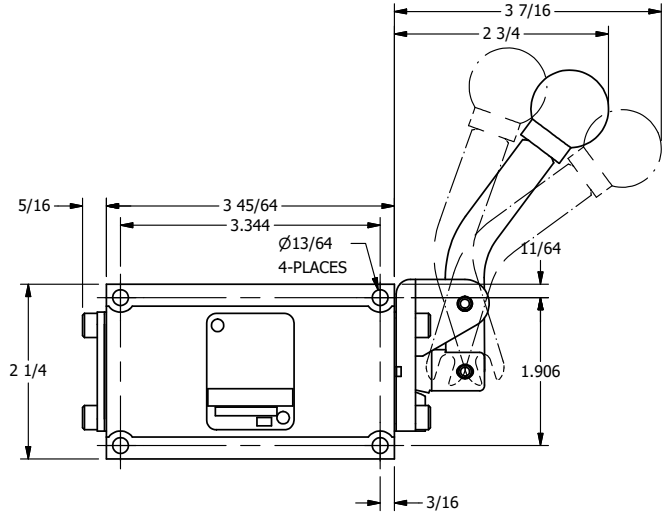

4

3

2

1

**AAA**  
PRODUCTS  
INTERNATIONAL

**AAA PRODUCTS INTERNATIONAL**  
7114 Harry Hines Blvd  
Dallas, TX 75235

TITLE: 3/8" SUBPLATE, LEVER, 3 POS,  
DTNT C, REGEN SPR CTR FRM A,  
CRVD LVR, 90D LVR

DRAWING NO.:  
DIM\_HW3PDCR