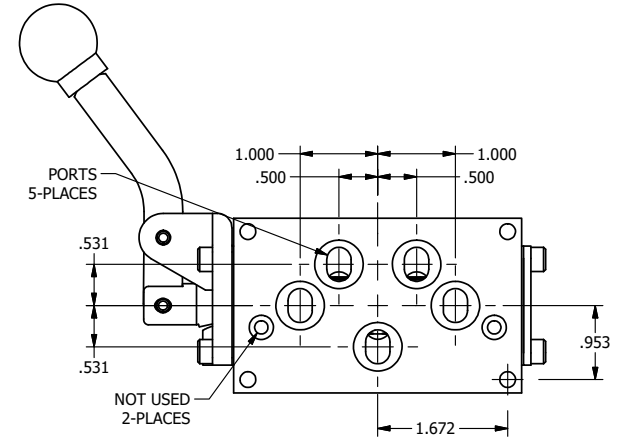

4

3

2

1

**AAA**  
PRODUCTS  
INTERNATIONAL

**AAA PRODUCTS INTERNATIONAL**  
7114 Harry Hines Blvd  
Dallas, TX 75235

TITLE: 3/8" SUBPLATE, LEVER, 3 POS,  
DTNT C, REGEN SPR CTR FRM A,  
CRVD LVR, 90D LVR

DRAWING NO.:  
DIM\_HW3PDCR