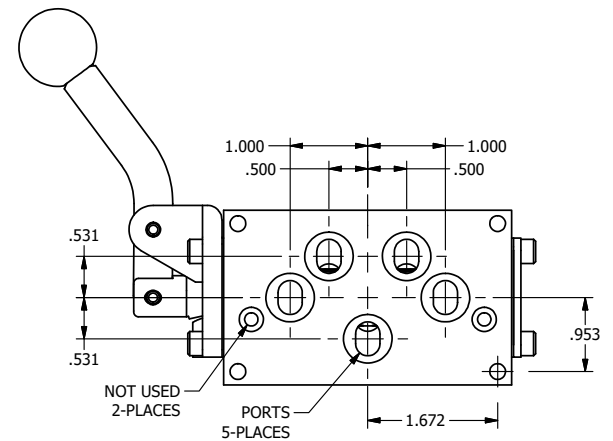

4

3

2

1

B

B

A

A

4

3

2

1

AAA PRODUCTS INTERNATIONAL
7114 Harry Hines Blvd
Dallas, TX 75235

TITLE: 3/8" SUBPLATE, LEVER, 3 POS,
SPR REGEN CTR FRM A, DTNT C,
CRVD LVR, RED KNOB, 90D LVR

DRAWING NO.:
DIM_HW3PDCJR

THE INFORMATION CONTAINED WITHIN THIS DOCUMENT IS PROPRIETARY TO AAA PRODUCTS AND MAY NOT BE DISCLOSED WITHOUT PRIOR WRITTEN CONSENT