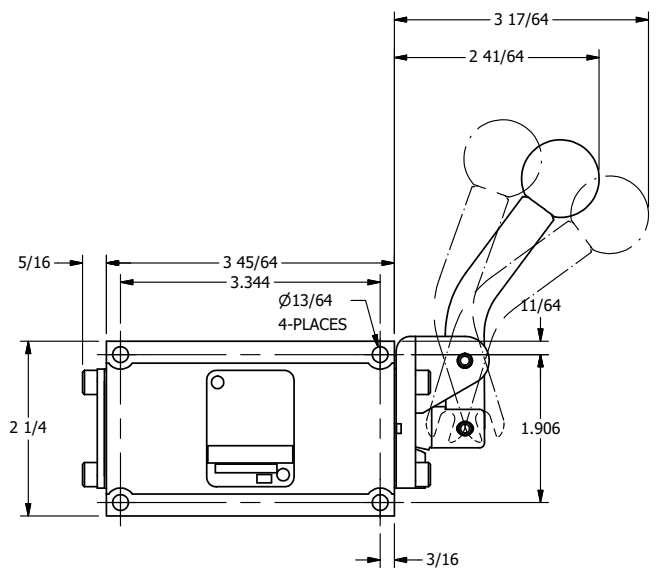

4

3

2

1

B

B

A

A

4

3

2

1

AAA PRODUCTS INTERNATIONAL
7114 Harry Hines Blvd
Dallas, TX 75235

TITLE: 3/8" SUBPLATE, LEVER, 3 POS,
SPR REGEN CTR FRM A, DTNT C,
CRVD LVR, RED KNOB, 90D LVR

DRAWING NO.:
DIM_HW3PDCJR

THE INFORMATION CONTAINED WITHIN THIS DOCUMENT IS PROPRIETARY TO AAA PRODUCTS AND MAY NOT BE DISCLOSED WITHOUT PRIOR WRITTEN CONSENT