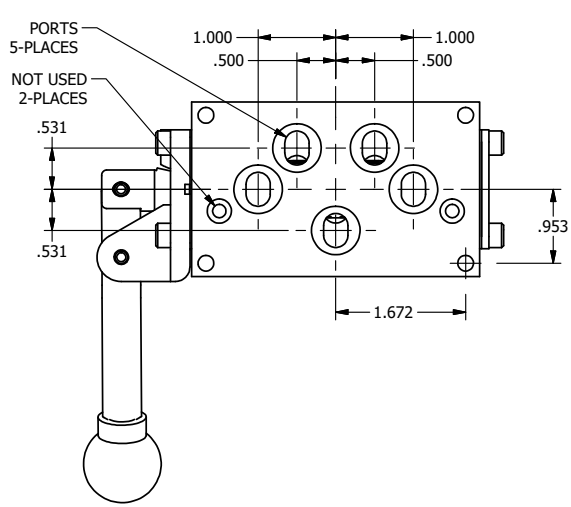

4

3

2

1

B

B

A

A

4

3

2

1

**AAA**  
PRODUCTS  
INTERNATIONAL

**AAA PRODUCTS  
INTERNATIONAL**  
7114 Harry Hines Blvd  
Dallas, TX 75235

TITLE: 3/8" SUBPLATE, LEVER, 3 POS,  
DTNT C, REGEN SPR CTR FRM A,  
BNT LVR RIGHT, 270D LVR

DRAWING NO.:  
**DIM\_HW3PDBRRT**

THE INFORMATION CONTAINED WITHIN THIS DOCUMENT IS PROPRIETARY TO AAA PRODUCTS AND MAY NOT BE DISCLOSED WITHOUT PRIOR WRITTEN CONSENT