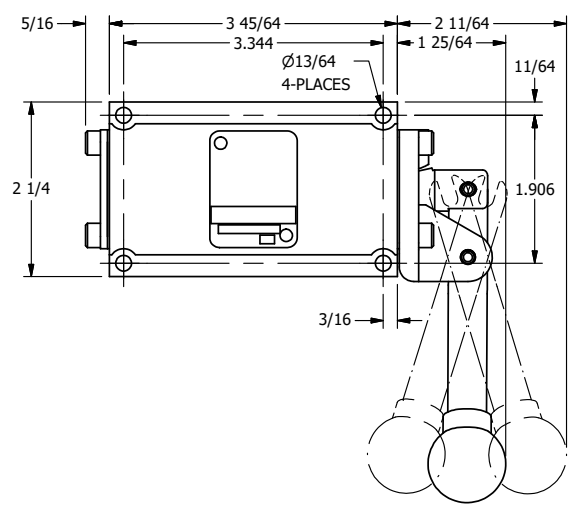

4

3

2

1

B

B

A

A

4

3

2

1

AAA
PRODUCTS
INTERNATIONAL

**AAA PRODUCTS
INTERNATIONAL**
7114 Harry Hines Blvd
Dallas, TX 75235

TITLE: 3/8" SUBPLATE, LEVER, 3 POS,
DTNT C, REGEN SPR CTR FRM A,
BNT LVR RIGHT, 270D LVR

DRAWING NO.:
DIM_HW3PDBRRT

THE INFORMATION CONTAINED WITHIN THIS DOCUMENT IS PROPRIETARY TO AAA PRODUCTS AND MAY NOT BE DISCLOSED WITHOUT PRIOR WRITTEN CONSENT