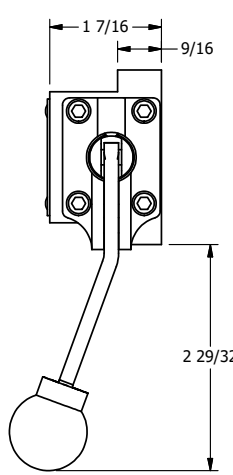

4

3

2

1

B

B

A

A

4

3

2

1

**AAA**  
PRODUCTS  
INTERNATIONAL

**AAA PRODUCTS  
INTERNATIONAL**  
7114 Harry Hines Blvd  
Dallas, TX 75235

TITLE: 3/8" SUBPLATE, LEVER, 3 POS,  
DTNT C, REGEN SPR CTR FRM A,  
BNT LVR RIGHT, 270D LVR

DRAWING NO.:  
**DIM\_HW3PDBRRT**

THE INFORMATION CONTAINED WITHIN THIS DOCUMENT IS PROPRIETARY TO AAA PRODUCTS AND MAY NOT BE DISCLOSED WITHOUT PRIOR WRITTEN CONSENT