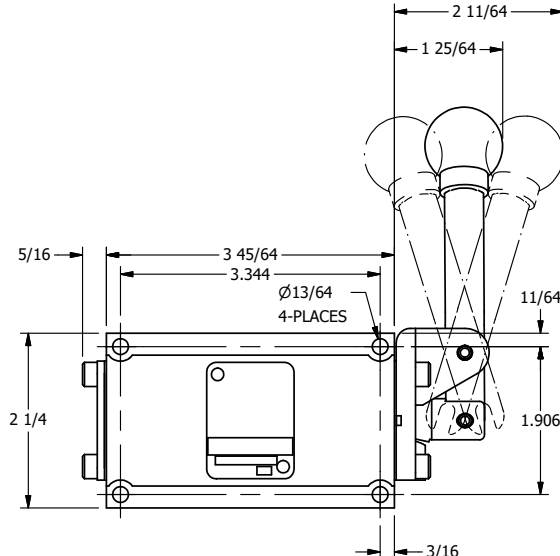

4

3

2

1

B

B

A

A

4

3

2

1

AAA
PRODUCTS
INTERNATIONAL

AAA PRODUCTS INTERNATIONAL
7114 Harry Hines Blvd
Dallas, TX 75235

TITLE: 3/8" SUBPLATE, LEVER, 3 POS,
DTNT C, REGEN SPR CTR FRM A,
BNT LVR RIGHT, 90D LVR

DRAWING NO.:
DIM_HW3PDBRR

THE INFORMATION CONTAINED WITHIN THIS DOCUMENT IS PROPRIETARY TO AAA PRODUCTS AND MAY NOT BE DISCLOSED WITHOUT PRIOR WRITTEN CONSENT