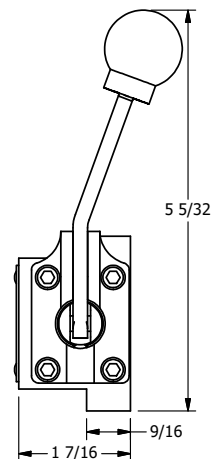

4

3

2

1

B

B

A

A

4

3

2

1

AAA
PRODUCTS
INTERNATIONAL

AAA PRODUCTS INTERNATIONAL
7114 Harry Hines Blvd
Dallas, TX 75235

TITLE: 3/8" SUBPLATE, LEVER, 3 POS,
DTNT C, REGEN SPR CTR FRM A,
BNT LVR RIGHT, 90D LVR

DRAWING NO.:
DIM_HW3PDBRR