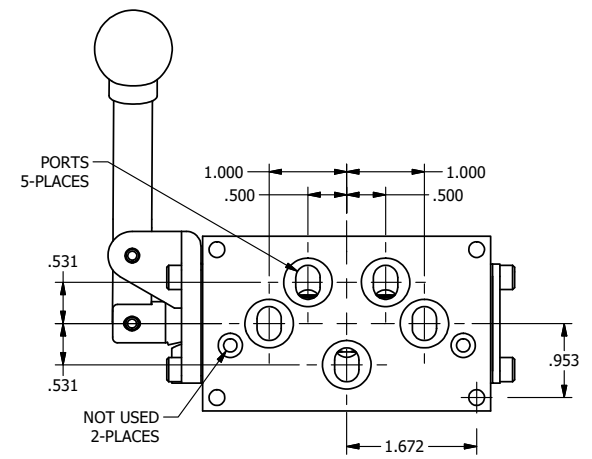

4

3

2

1

B

B

A

A

4

3

2

1

AAA
PRODUCTS
INTERNATIONAL

AAA PRODUCTS INTERNATIONAL
7114 Harry Hines Blvd
Dallas, TX 75235

TITLE: 3/8" SUBPLATE, LEVER, 3 POS,
DTNT C, REGEN SPR CTR FRM A,
BNT LVR RIGHT, 90D LVR

DRAWING NO.:
DIM_HW3PDBRR

THE INFORMATION CONTAINED WITHIN THIS DOCUMENT IS PROPRIETARY TO AAA PRODUCTS AND MAY NOT BE DISCLOSED WITHOUT PRIOR WRITTEN CONSENT