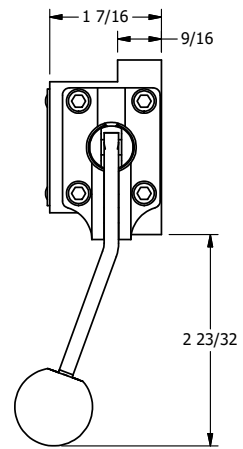

4

3

2

1

B

B

A

A

4

3

2

1

**AAA**  
PRODUCTS  
INTERNATIONAL

**AAA PRODUCTS INTERNATIONAL**  
7114 Harry Hines Blvd  
Dallas, TX 75235

TITLE: 3/8" SUBPLATE, LEVER, 3 POS,  
DTNT C, REGEN SPR CTR FRM A,  
BNT LVR RIGHT, RED KNOB, 270D LVR

DRAWING NO.:  
DIM\_HW3PDBRJRT

THE INFORMATION CONTAINED WITHIN THIS DOCUMENT IS PROPRIETARY TO AAA PRODUCTS AND MAY NOT BE DISCLOSED WITHOUT PRIOR WRITTEN CONSENT