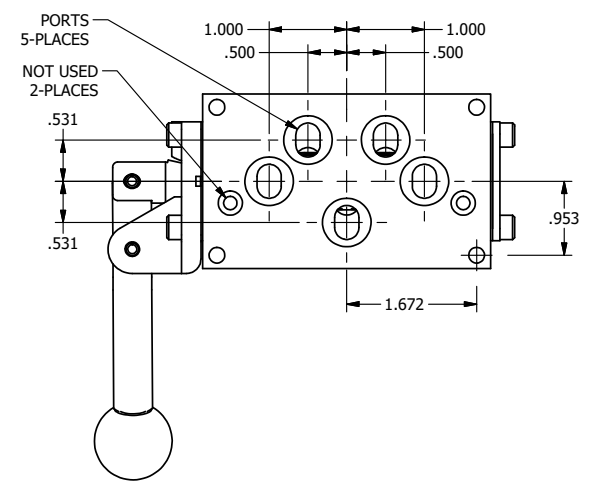

4

3

2

1

B

B

A

A

4

3

2

1

AAA
PRODUCTS
INTERNATIONAL

AAA PRODUCTS INTERNATIONAL
7114 Harry Hines Blvd
Dallas, TX 75235

TITLE: 3/8" SUBPLATE, LEVER, 3 POS,
DTNT C, REGEN SPR CTR FRM A,
BNT LVR RIGHT, RED KNOB, 270D LVR

DRAWING NO.:
DIM_HW3PDBRJRT

THE INFORMATION CONTAINED WITHIN THIS DOCUMENT IS PROPRIETARY TO AAA PRODUCTS AND MAY NOT BE DISCLOSED WITHOUT PRIOR WRITTEN CONSENT