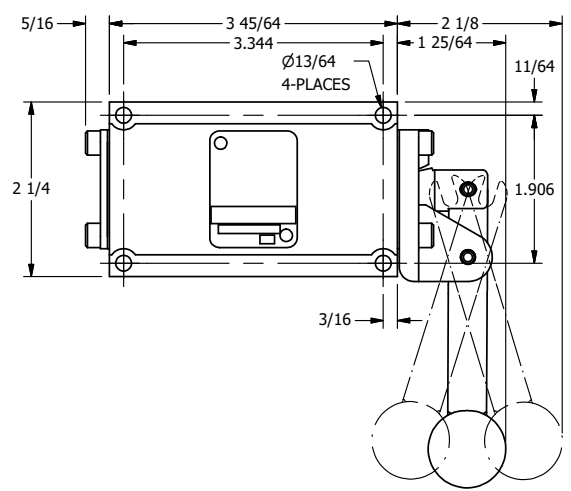

4

3

2

1

B

B

A

A

4

3

2

1

AAA
PRODUCTS
INTERNATIONAL

AAA PRODUCTS INTERNATIONAL
7114 Harry Hines Blvd
Dallas, TX 75235

TITLE: 3/8" SUBPLATE, LEVER, 3 POS,
DTNT C, REGEN SPR CTR FRM A,
BNT LVR RIGHT, RED KNOB, 270D LVR

DRAWING NO.:
DIM_HW3PDBRJRT

THE INFORMATION CONTAINED WITHIN THIS DOCUMENT IS PROPRIETARY TO AAA PRODUCTS AND MAY NOT BE DISCLOSED WITHOUT PRIOR WRITTEN CONSENT