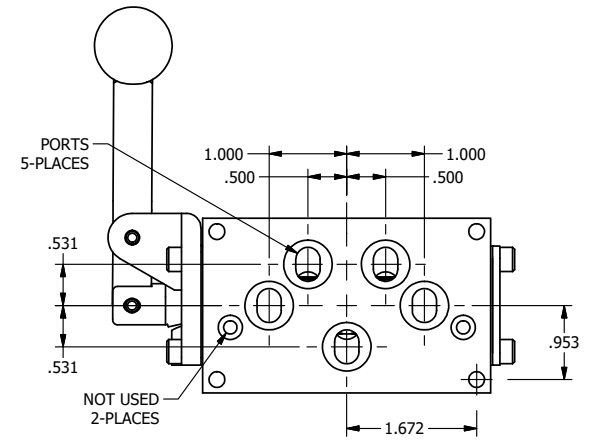

4

3

2

1

B

B

A

A

AAA PRODUCTS INTERNATIONAL
7114 Harry Hines Blvd
Dallas, TX 75235

TITLE: 3/8" SUBPLATE, LEVER, 3 POS,
DTNT C, REGEN SPR CTR FRM A,
BNT LVR RGHT, RED KNOB, 90D LVR

DRAWING NO.:
DIM_HW3PDBRJR

4

3

2

1

A

A

THE INFORMATION CONTAINED WITHIN THIS DOCUMENT IS PROPRIETARY TO AAA PRODUCTS AND MAY NOT BE DISCLOSED WITHOUT PRIOR WRITTEN CONSENT