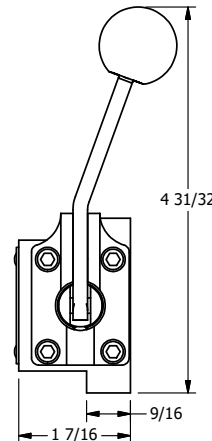

4

3

2

1

B

B

A

A

AAA PRODUCTS INTERNATIONAL
 7114 Harry Hines Blvd
 Dallas, TX 75235

TITLE: 3/8" SUBPLATE, LEVER, 3 POS,
 DTNT C, REGEN SPR CTR FRM A,
 BNT LVR RGHT, RED KNOB, 90D LVR

DRAWING NO.:
 DIM_HW3PDBRJR

4

3

2

1

A