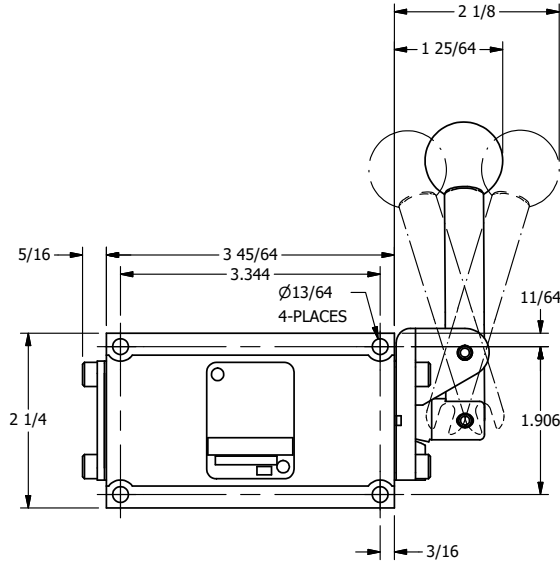

4

3

2

1

B

B

A

A

AAA PRODUCTS INTERNATIONAL
7114 Harry Hines Blvd
Dallas, TX 75235

TITLE: 3/8" SUBPLATE, LEVER, 3 POS,
DTNT C, REGEN SPR CTR FRM A,
BNT LVR RGHT, RED KNOB, 90D LVR

DRAWING NO.:
DIM_HW3PDBRJR

4

3

2

1

A

A

THE INFORMATION CONTAINED WITHIN THIS DOCUMENT IS PROPRIETARY TO AAA PRODUCTS AND MAY NOT BE DISCLOSED WITHOUT PRIOR WRITTEN CONSENT