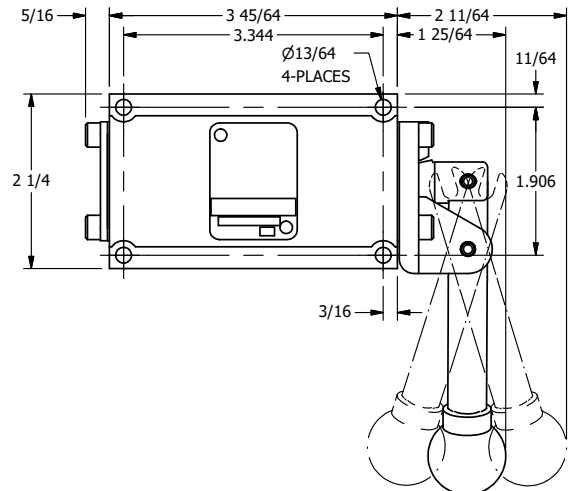

**AAA**  
PRODUCTS  
INTERNATIONAL

**AAA PRODUCTS  
INTERNATIONAL**  
7114 Harry Hines Blvd  
Dallas, TX 75235

TITLE: 3/8" SUBPLATE, LEVER, 3 POS,  
DTNT C, REGEN SPR CTR FRM A,  
BNT LVR LFT, 270D LVR

DRAWING NO.:  
DIM\_HW3PDBLRT