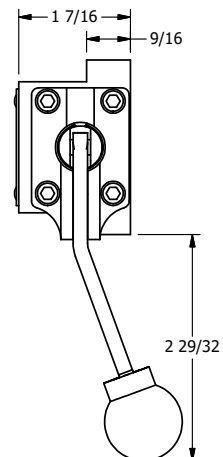

4

3

2

1

B

B

A

A

**AAA**  
PRODUCTS  
INTERNATIONAL

**AAA PRODUCTS  
INTERNATIONAL**  
7114 Harry Hines Blvd  
Dallas, TX 75235

TITLE: 3/8" SUBPLATE, LEVER, 3 POS,  
DTNT C, REGEN SPR CTR FRM A,  
BNT LVR LFT, 270D LVR

DRAWING NO.:  
DIM\_HW3PDBLRT