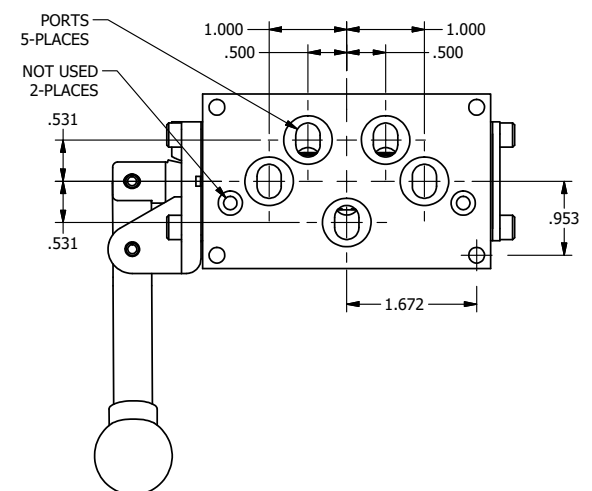

4

3

2

1

B

B

A

A

**AAA**  
PRODUCTS  
INTERNATIONAL

**AAA PRODUCTS  
INTERNATIONAL**  
7114 Harry Hines Blvd  
Dallas, TX 75235

TITLE: 3/8" SUBPLATE, LEVER, 3 POS,  
DTNT C, REGEN SPR CTR FRM A,  
BNT LVR LFT, 270D LVR

DRAWING NO.:  
DIM\_HW3PDBLRT