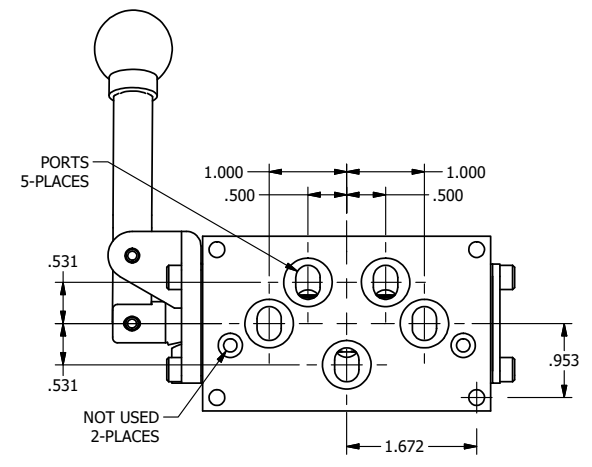

4

3

2

1

B

B

A

A

4

3

2

1

A

A

AAA
PRODUCTS
INTERNATIONAL

**AAA PRODUCTS
INTERNATIONAL**
7114 Harry Hines Blvd
Dallas, TX 75235

TITLE: 3/8" SUBPLATE, LEVER, 3 POS,
DTNT C, REGEN SPR CTR FRM A,
BNT LVR LFT, 90D LVR

DRAWING NO.:
DIM_HW3PDBLR

THE INFORMATION CONTAINED WITHIN THIS DOCUMENT IS PROPRIETARY TO AAA PRODUCTS AND MAY NOT BE DISCLOSED WITHOUT PRIOR WRITTEN CONSENT