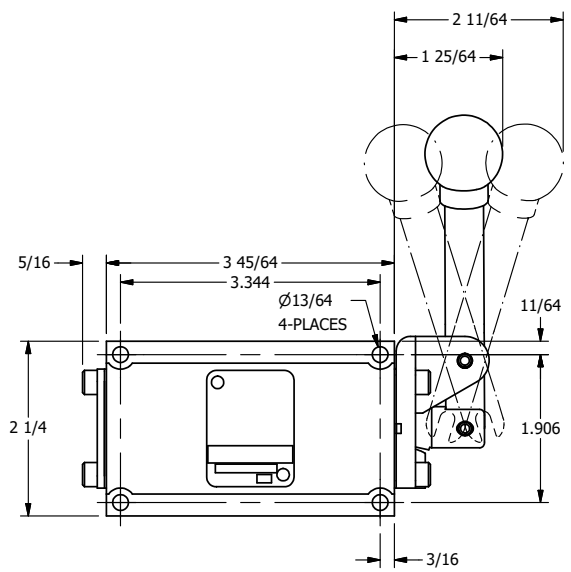

4

3

2

1

B

B

A

A

4

3

2

1

A

A

AAA
PRODUCTS
INTERNATIONAL

**AAA PRODUCTS
INTERNATIONAL**
7114 Harry Hines Blvd
Dallas, TX 75235

TITLE: 3/8" SUBPLATE, LEVER, 3 POS,
DTNT C, REGEN SPR CTR FRM A,
BNT LVR LFT, 90D LVR

DRAWING NO.:
DIM_HW3PDBLR

THE INFORMATION CONTAINED WITHIN THIS DOCUMENT IS PROPRIETARY TO AAA PRODUCTS AND MAY NOT BE DISCLOSED WITHOUT PRIOR WRITTEN CONSENT