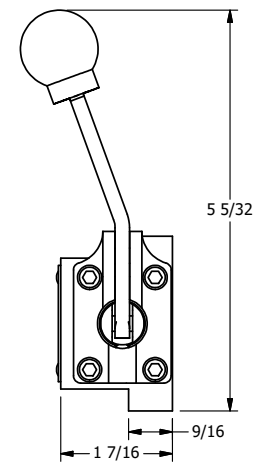

4

3

2

1

B

B

A

A

TITLE: 3/8" SUBPLATE, LEVER, 3 POS,
DTNT C, REGEN SPR CTR FRM A,
BNT LVR LFT, 90D LVR

DRAWING NO.:
DIM_HW3PDBLR

THE INFORMATION CONTAINED WITHIN THIS DOCUMENT IS PROPRIETARY TO AAA PRODUCTS AND MAY NOT BE DISCLOSED WITHOUT PRIOR WRITTEN CONSENT