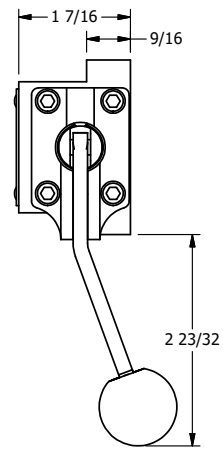

4

3

2

1

B

B

A

A

AAA
PRODUCTS
INTERNATIONAL

**AAA PRODUCTS
INTERNATIONAL**
7114 Harry Hines Blvd
Dallas, TX 75235

TITLE: 3/8" SUBPLATE, LEVER, 3 POS,
DTNT C, REGEN SPR CTR FRM A,
BNT LVR LFT, RED KNOB, 270D LVR

DRAWING NO.:
DIM_HW3PDBLJRT