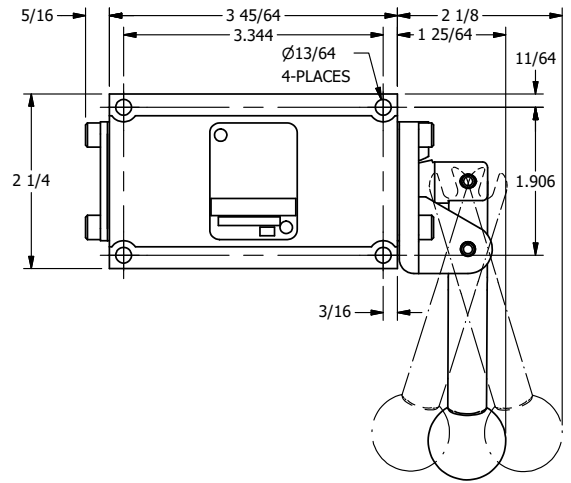

AAA
PRODUCTS
INTERNATIONAL

**AAA PRODUCTS
INTERNATIONAL**
7114 Harry Hines Blvd
Dallas, TX 75235

TITLE: 3/8" SUBPLATE, LEVER, 3 POS,
DTNT C, REGEN SPR CTR FRM A,
BNT LVR LFT, RED KNOB, 270D LVR

DRAWING NO.:
DIM_HW3PDBLJRT