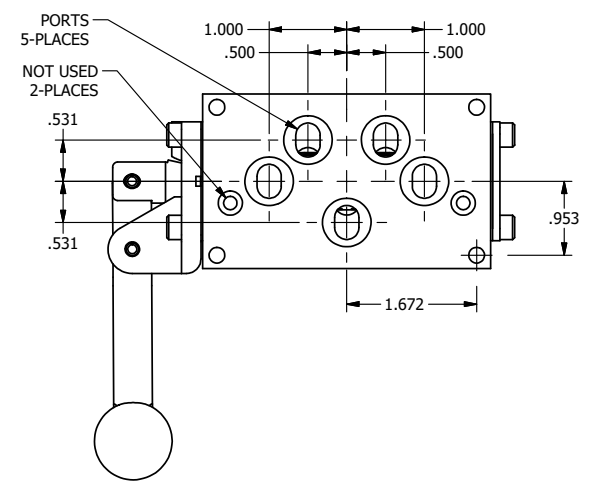

AAA
PRODUCTS
INTERNATIONAL

**AAA PRODUCTS
INTERNATIONAL**
7114 Harry Hines Blvd
Dallas, TX 75235

TITLE: 3/8" SUBPLATE, LEVER, 3 POS,
DTNT C, REGEN SPR CTR FRM A,
BNT LVR LFT, RED KNOB, 270D LVR

DRAWING NO.:
DIM_HW3PDBLJRT