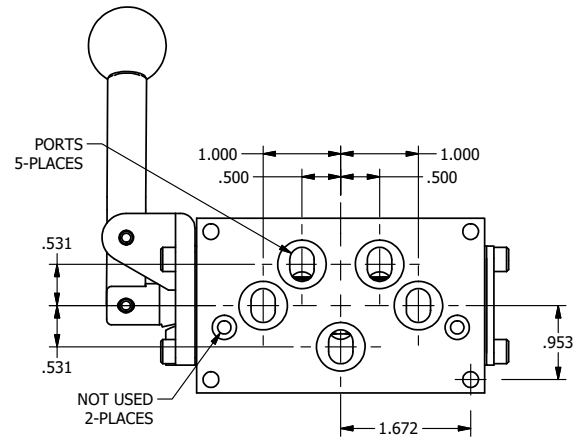

4

3

2

1

B

B

A

A

4

3

2

1

A

A

AAA
PRODUCTS
INTERNATIONAL

**AAA PRODUCTS
INTERNATIONAL**
7114 Harry Hines Blvd
Dallas, TX 75235

TITLE: 3/8" SUBPLATE, LEVER, 3 POS,
DTNT C, REGEN SPR CTR FRM A,
BNT LVR LFT, RED KNOB, 90D LVR

DRAWING NO.:
DIM_HW3PDBLJR

THE INFORMATION CONTAINED WITHIN THIS DOCUMENT IS PROPRIETARY TO AAA PRODUCTS AND MAY NOT BE DISCLOSED WITHOUT PRIOR WRITTEN CONSENT