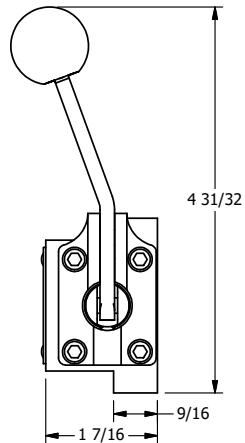

4

3

2

1

B

B

A

A

TITLE: 3/8" SUBPLATE, LEVER, 3 POS,  
DTNT C, REGEN SPR CTR FRM A,  
BNT LVR LFT, RED KNOB, 90D LVR

DRAWING NO.:  
**DIM\_HW3PDBLJR**

THE INFORMATION CONTAINED WITHIN THIS DOCUMENT IS PROPRIETARY TO AAA PRODUCTS AND MAY NOT BE DISCLOSED WITHOUT PRIOR WRITTEN CONSENT