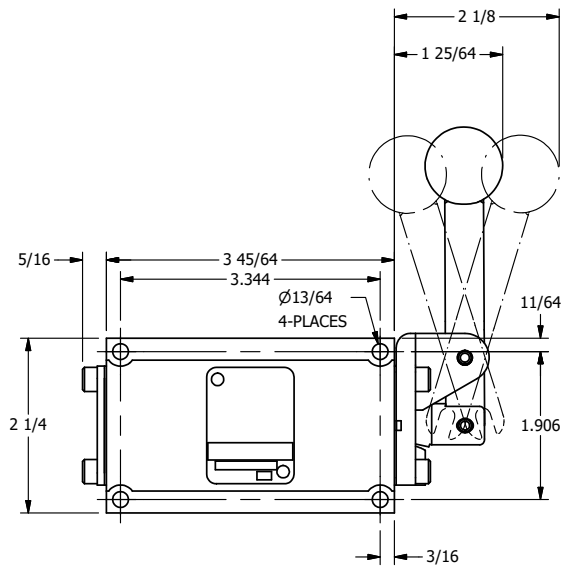

4

3

2

1

B

B

A

A

4

3

2

1

A

A

AAA
PRODUCTS
INTERNATIONAL

**AAA PRODUCTS
INTERNATIONAL**
7114 Harry Hines Blvd
Dallas, TX 75235

TITLE: 3/8" SUBPLATE, LEVER, 3 POS,
DTNT C, REGEN SPR CTR FRM A,
BNT LVR LFT, RED KNOB, 90D LVR

DRAWING NO.:
DIM_HW3PDBLJR

THE INFORMATION CONTAINED WITHIN THIS DOCUMENT IS PROPRIETARY TO AAA PRODUCTS AND MAY NOT BE DISCLOSED WITHOUT PRIOR WRITTEN CONSENT