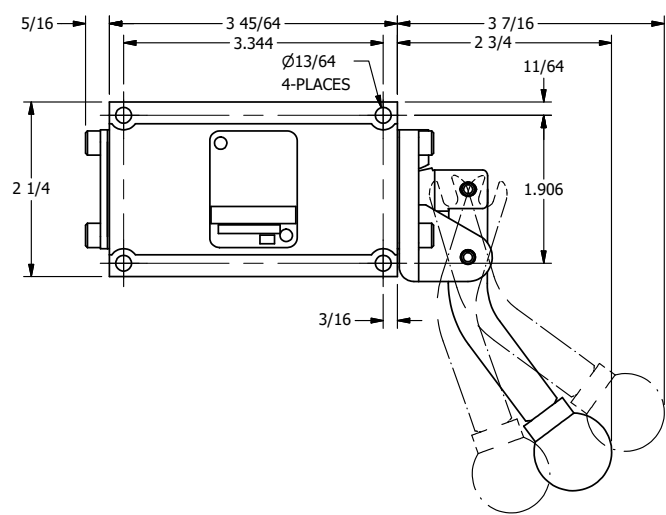

4

3

2

1

B

B

A

A

4

3

2

1

AAA
PRODUCTS
INTERNATIONAL

**AAA PRODUCTS
INTERNATIONAL**
7114 Harry Hines Blvd
Dallas, TX 75235

TITLE: 3/8" SUBPLATE, LEVER, 3 POS,
DTNT C, CLSD SPR CTR FRM A,
CRVD LVR, 270D LVR

DRAWING NO.:
DIM_HW3PCRT

THE INFORMATION CONTAINED WITHIN THIS DOCUMENT IS PROPRIETARY TO AAA PRODUCTS AND MAY NOT BE DISCLOSED WITHOUT PRIOR WRITTEN CONSENT