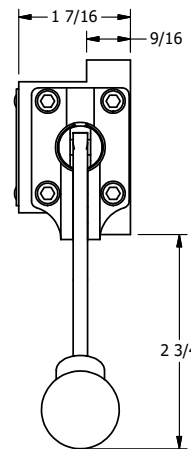

4

3

2

1

B

B

A

A

4

3

2

1

AAA
PRODUCTS
INTERNATIONAL

**AAA PRODUCTS
INTERNATIONAL**
7114 Harry Hines Blvd
Dallas, TX 75235

TITLE: 3/8" SUBPLATE, LEVER, 3 POS,
DTNT C, CLSD SPR CTR FRM A,
CRVD LVR, 270D LVR

DRAWING NO.:
DIM_HW3PCRT