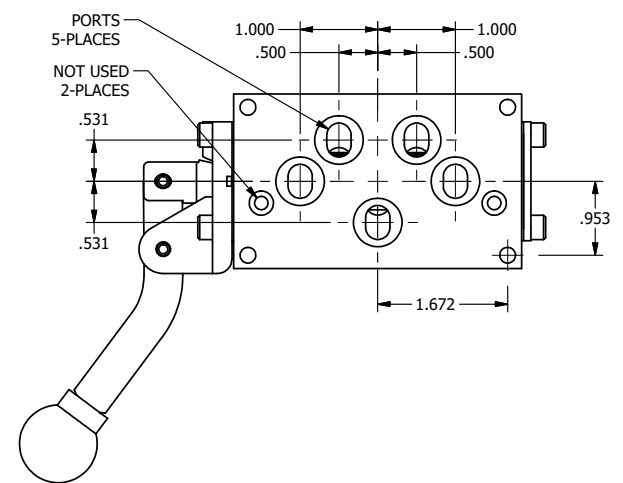

4

3

2

1

B

B

A

A

4

3

2

1

AAA
PRODUCTS
INTERNATIONAL

**AAA PRODUCTS
INTERNATIONAL**
7114 Harry Hines Blvd
Dallas, TX 75235

TITLE: 3/8" SUBPLATE, LEVER, 3 POS,
DTNT C, CLSD SPR CTR FRM A,
CRVD LVR, 270D LVR

DRAWING NO.:
DIM_HW3PCRT

THE INFORMATION CONTAINED WITHIN THIS DOCUMENT IS PROPRIETARY TO AAA PRODUCTS AND MAY NOT BE DISCLOSED WITHOUT PRIOR WRITTEN CONSENT