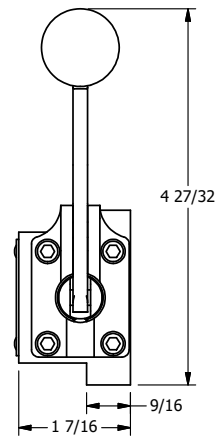

4

3

2

1

B

B

A

A

4

3

2

1

**AAA**  
PRODUCTS  
INTERNATIONAL

**AAA PRODUCTS INTERNATIONAL**  
7114 Harry Hines Blvd  
Dallas, TX 75235

TITLE: 3/8" SUBPLATE, LEVER, 3 POS,  
SPR CLSD CTR FRM A, DTNT C,  
CRVD LVR, RED KNOB, 90D LVR

DRAWING NO.:  
DIM\_HW3PCJR

THE INFORMATION CONTAINED WITHIN THIS DOCUMENT IS PROPRIETARY TO AAA PRODUCTS AND MAY NOT BE DISCLOSED WITHOUT PRIOR WRITTEN CONSENT