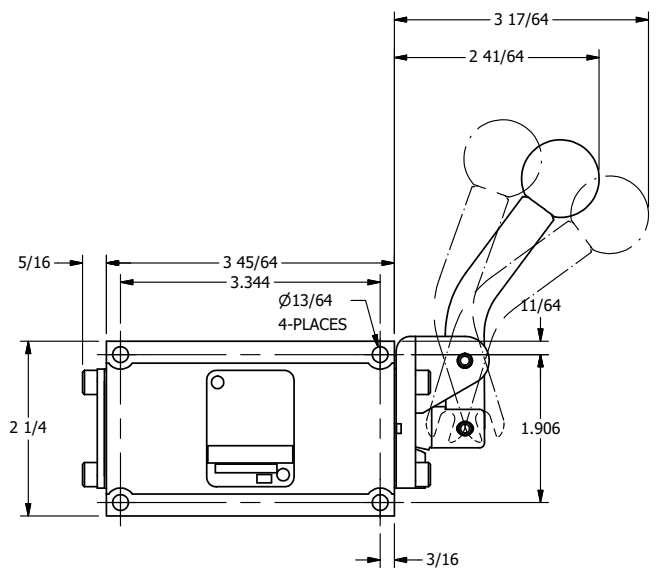

4

3

2

1

B

B

A

A

4

3

2

1

AAA
PRODUCTS
INTERNATIONAL

AAA PRODUCTS INTERNATIONAL
7114 Harry Hines Blvd
Dallas, TX 75235

TITLE: 3/8" SUBPLATE, LEVER, 3 POS,
SPR CLSD CTR FRM A, DTNT C,
CRVD LVR, RED KNOB, 90D LVR

DRAWING NO.:
DIM_HW3PCJR

THE INFORMATION CONTAINED WITHIN THIS DOCUMENT IS PROPRIETARY TO AAA PRODUCTS AND MAY NOT BE DISCLOSED WITHOUT PRIOR WRITTEN CONSENT