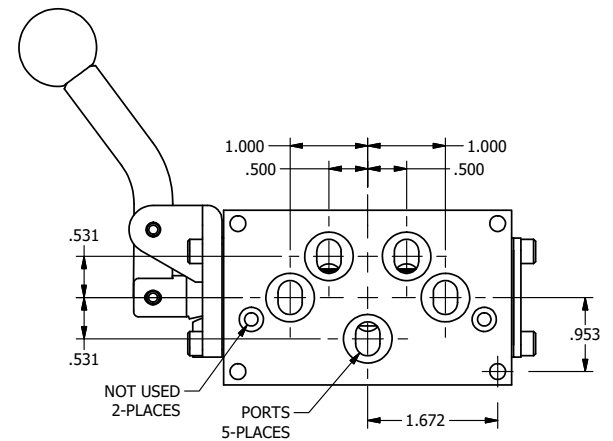

4

3

2

1

B

B

A

A

4

3

2

1

AAA
PRODUCTS
INTERNATIONAL

AAA PRODUCTS INTERNATIONAL
7114 Harry Hines Blvd
Dallas, TX 75235

TITLE: 3/8" SUBPLATE, LEVER, 3 POS,
SPR CLSD CTR FRM A, DTNT C,
CRVD LVR, RED KNOB, 90D LVR

DRAWING NO.:
DIM_HW3PCJR

THE INFORMATION CONTAINED WITHIN THIS DOCUMENT IS PROPRIETARY TO AAA PRODUCTS AND MAY NOT BE DISCLOSED WITHOUT PRIOR WRITTEN CONSENT