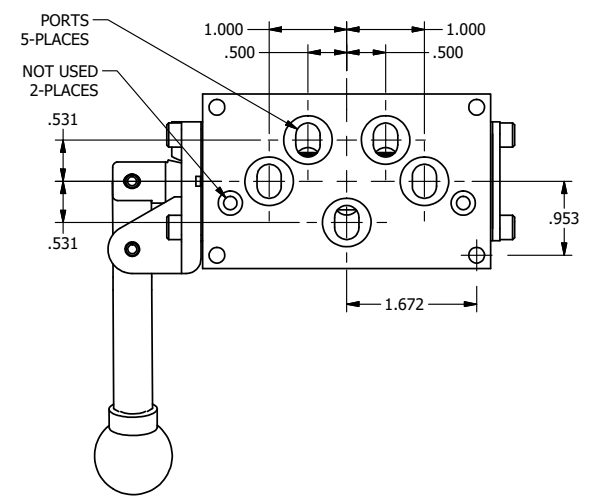

4

3

2

1

B

B

A

A

4

3

2

1

AAA
PRODUCTS
INTERNATIONAL

**AAA PRODUCTS
INTERNATIONAL**
7114 Harry Hines Blvd
Dallas, TX 75235

TITLE: 3/8" SUBPLATE, LEVER, 3 POS,
DTNT C, CLSD SPR CTR FRM A,
BNT LVR RIGHT, 270D LVR

DRAWING NO.:
DIM_HW3PBRRT