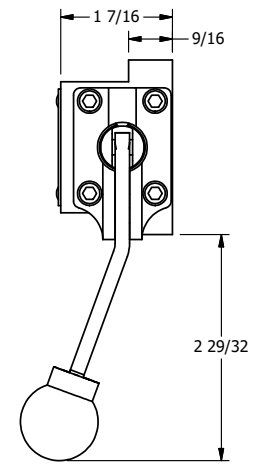

4

3

2

1

B

B

A

A

4

3

2

1

AAA
PRODUCTS
INTERNATIONAL

**AAA PRODUCTS
INTERNATIONAL**
7114 Harry Hines Blvd
Dallas, TX 75235

TITLE: 3/8" SUBPLATE, LEVER, 3 POS,
DTNT C, CLSD SPR CTR FRM A,
BNT LVR RIGHT, 270D LVR

DRAWING NO.:
DIM_HW3PBRRT