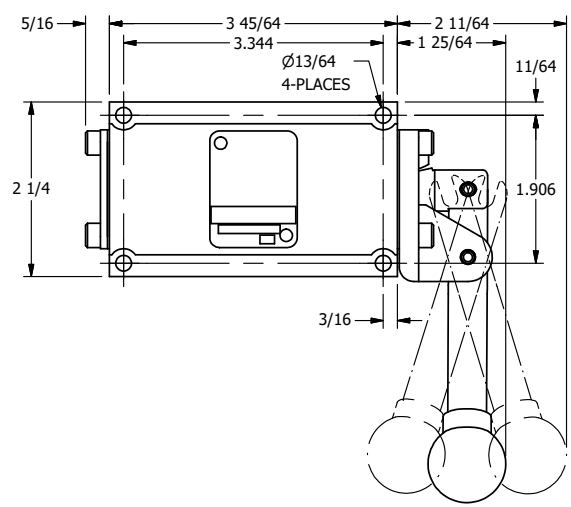

4

3

2

1

B

B

A

A

4

3

2

1

AAA
PRODUCTS
INTERNATIONAL

**AAA PRODUCTS
INTERNATIONAL**
7114 Harry Hines Blvd
Dallas, TX 75235

TITLE: 3/8" SUBPLATE, LEVER, 3 POS,
DTNT C, CLSD SPR CTR FRM A,
BNT LVR RIGHT, 270D LVR

DRAWING NO.:
DIM_HW3PBRRT

THE INFORMATION CONTAINED WITHIN THIS DOCUMENT IS PROPRIETARY TO AAA PRODUCTS AND MAY NOT BE DISCLOSED WITHOUT PRIOR WRITTEN CONSENT