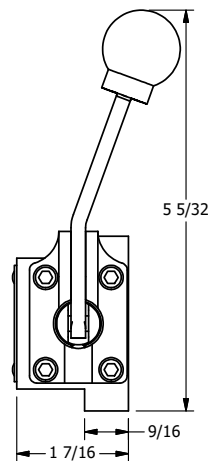

4

3

2

1

B

B

A

A

**AAA**  
PRODUCTS  
INTERNATIONAL

**AAA PRODUCTS INTERNATIONAL**  
7114 Harry Hines Blvd  
Dallas, TX 75235

TITLE:  $3/8"$  SUBPLATE, LEVER, 3 POS,  
DTNT C, CLSD SPR CTR FRM A,  
BNT LVR RGHT, 90D LVR

DRAWING NO.:  
DIM\_HW3PBR

THE INFORMATION CONTAINED WITHIN THIS DOCUMENT IS PROPRIETARY TO AAA PRODUCTS AND MAY NOT BE DISCLOSED WITHOUT PRIOR WRITTEN CONSENT

4

3

2

1

A

A