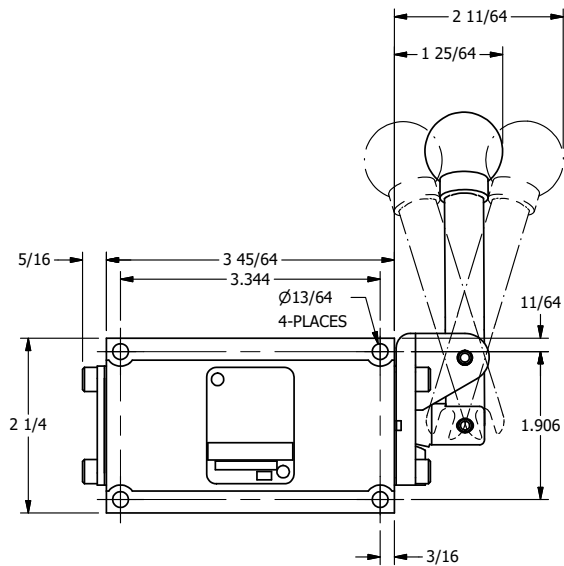

4

3

2

1

B

B

A

A

AAA
PRODUCTS
INTERNATIONAL

AAA PRODUCTS INTERNATIONAL
7114 Harry Hines Blvd
Dallas, TX 75235

TITLE: $3/8"$ SUBPLATE, LEVER, 3 POS,
DTNT C, CLSD SPR CTR FRM A,
BNT LVR RGHT, 90D LVR

DRAWING NO.:
DIM_HW3PBR

THE INFORMATION CONTAINED WITHIN THIS DOCUMENT IS PROPRIETARY TO AAA PRODUCTS AND MAY NOT BE DISCLOSED WITHOUT PRIOR WRITTEN CONSENT

4

3

2

1

A

A