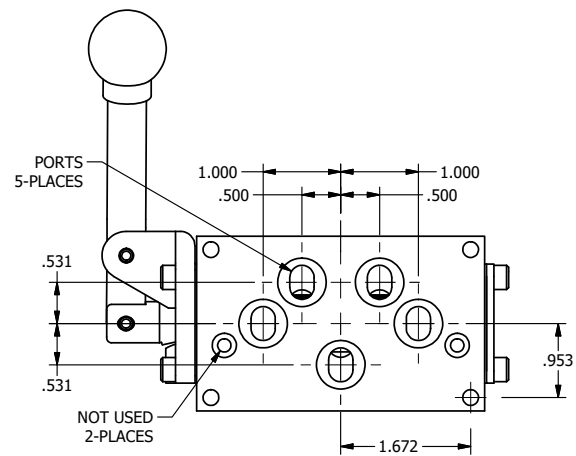

4

3

2

1

B

B

A

A

**AAA**  
PRODUCTS  
INTERNATIONAL

**AAA PRODUCTS INTERNATIONAL**  
7114 Harry Hines Blvd  
Dallas, TX 75235

TITLE:  $3/8"$  SUBPLATE, LEVER, 3 POS,  
DTNT C, CLSD SPR CTR FRM A,  
BNT LVR RGHT, 90D LVR