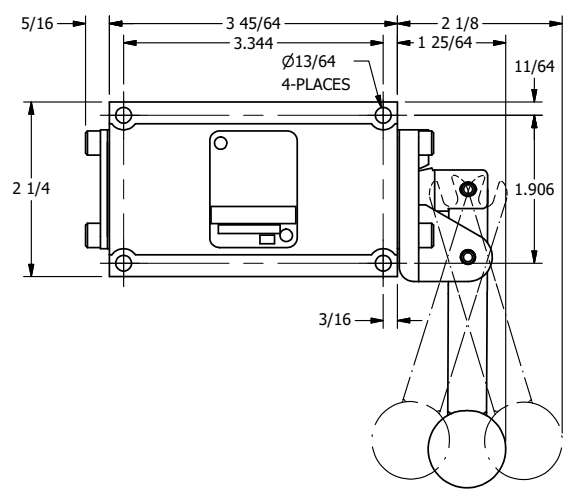

4

3

2

1

B

B

A

A

4

3

2

1

A

A

AAA
PRODUCTS
INTERNATIONAL

**AAA PRODUCTS
INTERNATIONAL**
7114 Harry Hines Blvd
Dallas, TX 75235

TITLE: 3/8" SUBPLATE, LEVER, 3 POS,
DTNT C, CLSD SPR CTR FRM A,
BNT LVR RIGHT, RED KNOB, 270D LVR

DRAWING NO.:
DIM_HW3PBRJRT

THE INFORMATION CONTAINED WITHIN THIS DOCUMENT IS PROPRIETARY TO AAA PRODUCTS AND MAY NOT BE DISCLOSED WITHOUT PRIOR WRITTEN CONSENT