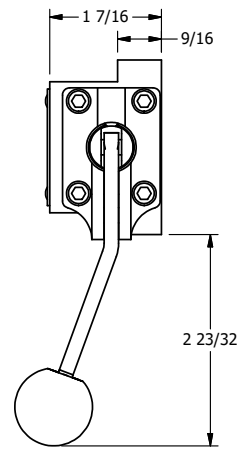

4

3

2

1

B

B

A

A

TITLE: 3/8" SUBPLATE, LEVER, 3 POS,
DTNT C, CLSD SPR CTR FRM A,
BNT LVR RIGHT, RED KNOB, 270D LVR

DRAWING NO.:
DIM_HW3PBRJRT

THE INFORMATION CONTAINED WITHIN THIS DOCUMENT IS PROPRIETARY TO AAA PRODUCTS AND MAY NOT BE DISCLOSED WITHOUT PRIOR WRITTEN CONSENT