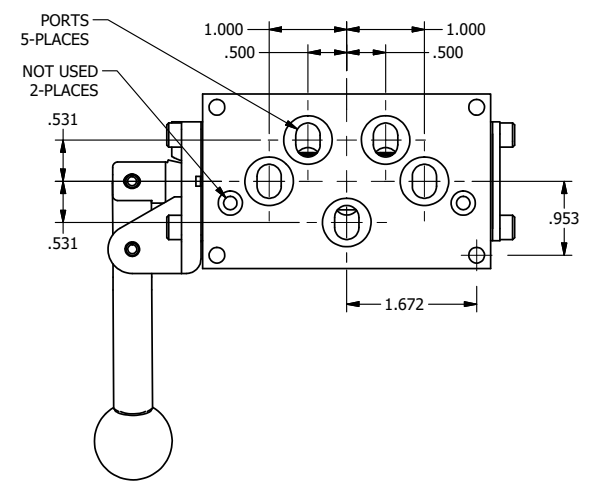

4

3

2

1

B

B

A

A

4

3

2

1

A

A

AAA
PRODUCTS
INTERNATIONAL

**AAA PRODUCTS
INTERNATIONAL**
7114 Harry Hines Blvd
Dallas, TX 75235

TITLE: 3/8" SUBPLATE, LEVER, 3 POS,
DTNT C, CLSD SPR CTR FRM A,
BNT LVR RIGHT, RED KNOB, 270D LVR

DRAWING NO.:
DIM_HW3PBRJRT

THE INFORMATION CONTAINED WITHIN THIS DOCUMENT IS PROPRIETARY TO AAA PRODUCTS AND MAY NOT BE DISCLOSED WITHOUT PRIOR WRITTEN CONSENT