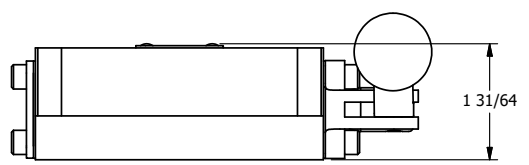

4

3

2

1

A

A

AAA
PRODUCTS
INTERNATIONAL

**AAA PRODUCTS
INTERNATIONAL**
7114 Harry Hines Blvd
Dallas, TX 75235

TITLE: 3/8" SUBPLATE, LEVER, 3 POS,
DTNT C, CLSD SPR CTR FRM A,
BNT LVR RIGHT, RED KNOB, 270D LVR

DRAWING NO.:
DIM_HW3PBRJRT

THE INFORMATION CONTAINED WITHIN THIS DOCUMENT IS PROPRIETARY TO AAA PRODUCTS AND MAY NOT BE DISCLOSED WITHOUT PRIOR WRITTEN CONSENT