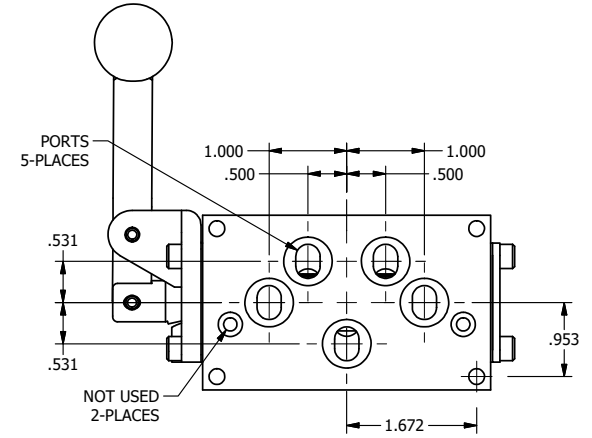

4

3

2

1

B

B

A

A

AAA
PRODUCTS
INTERNATIONAL

AAA PRODUCTS INTERNATIONAL
7114 Harry Hines Blvd
Dallas, TX 75235

TITLE: 3/8" SUBPLATE, LEVER, 3 POS,
DTNT C, CLSD SPR CTR FRM A,
BNT LVR RGHT, RED KNOB, 90D LVR

DRAWING NO.:
DIM_HW3PBRJR