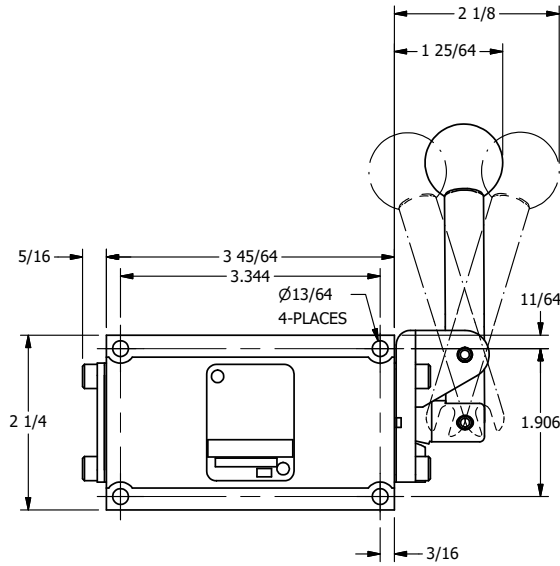

AAA
PRODUCTS
INTERNATIONAL

AAA PRODUCTS INTERNATIONAL
7114 Harry Hines Blvd
Dallas, TX 75235

TITLE: 3/8" SUBPLATE, LEVER, 3 POS,
DTNT C, CLSD SPR CTR FRM A,
BNT LVR RGHT, RED KNOB, 90D LVR

DRAWING NO.:
DIM_HW3PBRJR