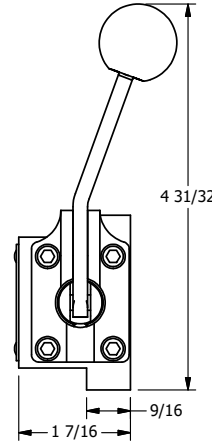

4

3

2

1

B

B

A

A

AAA
PRODUCTS
INTERNATIONAL

AAA PRODUCTS INTERNATIONAL
7114 Harry Hines Blvd
Dallas, TX 75235

TITLE: 3/8" SUBPLATE, LEVER, 3 POS,
DTNT C, CLSD SPR CTR FRM A,
BNT LVR RGHT, RED KNOB, 90D LVR

DRAWING NO.:
DIM_HW3PBRJR