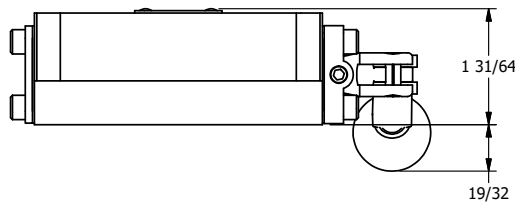

4

3

2

1

B

B

A

A

AAA
PRODUCTS
INTERNATIONAL

AAA PRODUCTS INTERNATIONAL
7114 Harry Hines Blvd
Dallas, TX 75235

TITLE: 3/8" SUBPLATE, LEVER, 3 POS,
DTNT C, CLSD SPR CTR FRM A,
BNT LVR RGHT, RED KNOB, 90D LVR

DRAWING NO.:
DIM_HW3PBRJR