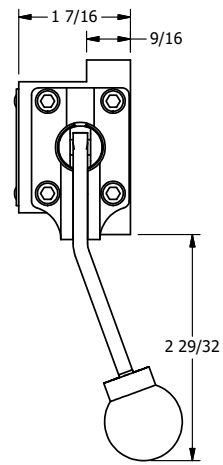

4

3

2

1

B

B

A

A

AAA
PRODUCTS
INTERNATIONAL

**AAA PRODUCTS
INTERNATIONAL**
7114 Harry Hines Blvd
Dallas, TX 75235

TITLE: 3/8" SUBPLATE, LEVER, 3 POS,
DTNT C, CLSD SPR CTR FRM A,
BNT LVR LFT, 270D LVR

DRAWING NO.:
DIM_HW3PBLRT