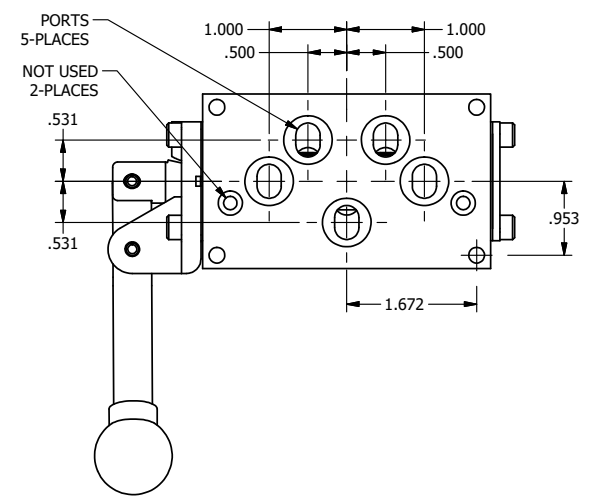

4

3

2

1

B

B

A

A

AAA
PRODUCTS
INTERNATIONAL

**AAA PRODUCTS
INTERNATIONAL**
7114 Harry Hines Blvd
Dallas, TX 75235

TITLE: 3/8" SUBPLATE, LEVER, 3 POS,
DTNT C, CLSD SPR CTR FRM A,
BNT LVR LFT, 270D LVR

DRAWING NO.:
DIM_HW3PBLRT