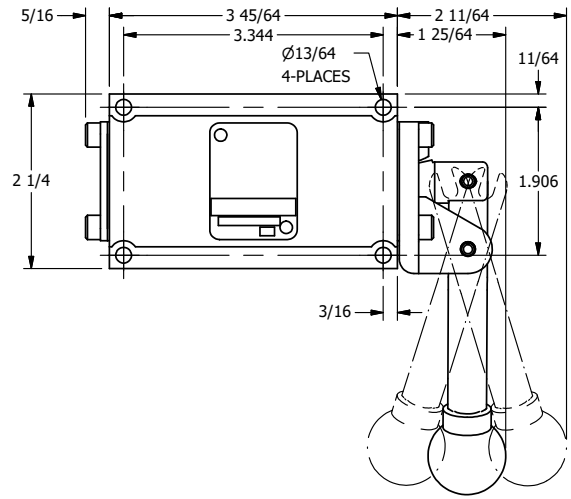

AAA
PRODUCTS
INTERNATIONAL

**AAA PRODUCTS
INTERNATIONAL**
7114 Harry Hines Blvd
Dallas, TX 75235

TITLE: 3/8" SUBPLATE, LEVER, 3 POS,
DTNT C, CLSD SPR CTR FRM A,
BNT LVR LFT, 270D LVR

DRAWING NO.:
DIM_HW3PBLRT