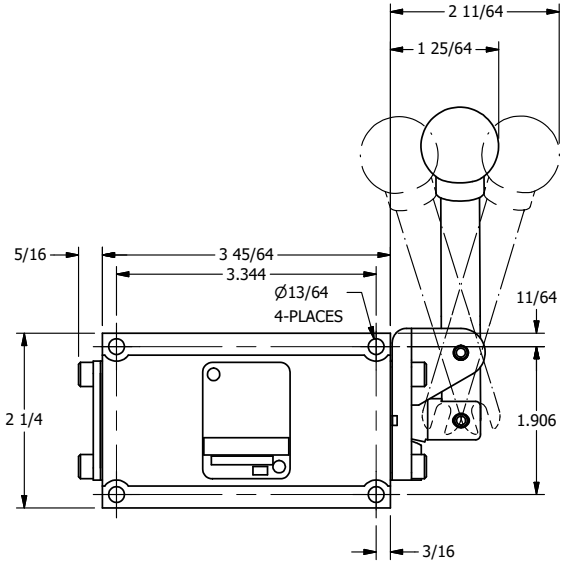

4

3

2

1

B

B

A

A

4

3

2

1

A

A

AAA
PRODUCTS
INTERNATIONAL

**AAA PRODUCTS
INTERNATIONAL**
7114 Harry Hines Blvd
Dallas, TX 75235

TITLE: 3/8" SUBPLATE, LEVER, 3 POS,
DTNT C, CLSD SPR CTR FRM A,
BNT LVR LFT, 90D LVR

DRAWING NO.:
DIM_HW3PBLR

THE INFORMATION CONTAINED WITHIN THIS DOCUMENT IS PROPRIETARY TO AAA PRODUCTS AND MAY NOT BE DISCLOSED WITHOUT PRIOR WRITTEN CONSENT