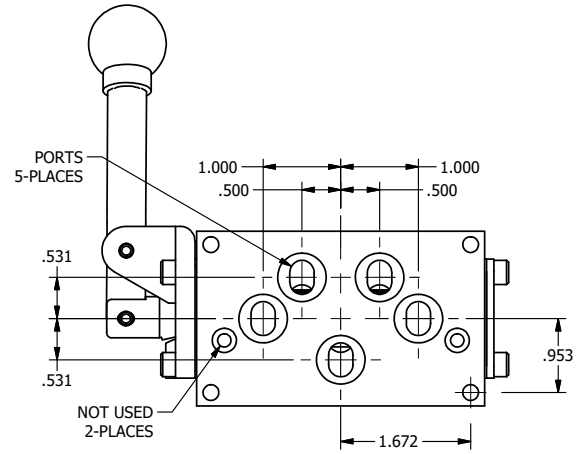

4

3

2

1

B

B

A

A

4

3

2

1

A

A

AAA
PRODUCTS
INTERNATIONAL

**AAA PRODUCTS
INTERNATIONAL**
7114 Harry Hines Blvd
Dallas, TX 75235

TITLE: 3/8" SUBPLATE, LEVER, 3 POS,
DTNT C, CLSD SPR CTR FRM A,
BNT LVR LFT, 90D LVR

DRAWING NO.:
DIM_HW3PBLR

THE INFORMATION CONTAINED WITHIN THIS DOCUMENT IS PROPRIETARY TO AAA PRODUCTS AND MAY NOT BE DISCLOSED WITHOUT PRIOR WRITTEN CONSENT