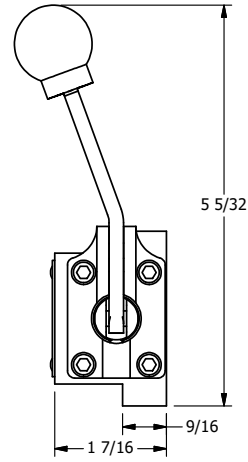

4

3

2

1

B

B

A

A

TITLE: 3/8" SUBPLATE, LEVER, 3 POS,
DTNT C, CLSD SPR CTR FRM A,
BNT LVR LFT, 90D LVR

DRAWING NO.:
DIM_HW3PBLR

THE INFORMATION CONTAINED WITHIN THIS DOCUMENT IS PROPRIETARY TO AAA PRODUCTS AND MAY NOT BE DISCLOSED WITHOUT PRIOR WRITTEN CONSENT