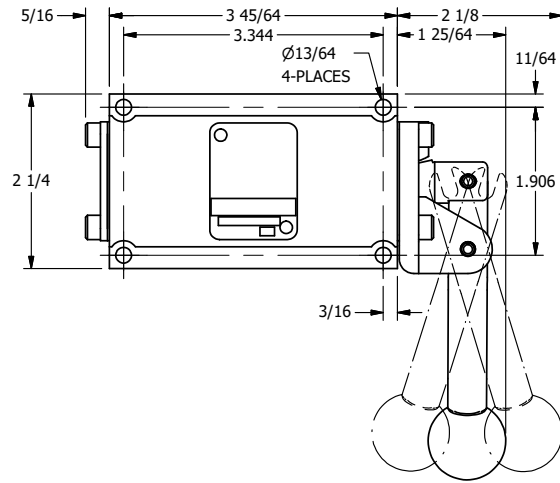

4

3

2

1

B

B

A

A

4

3

2

1

AAA
PRODUCTS
INTERNATIONAL

**AAA PRODUCTS
INTERNATIONAL**
7114 Harry Hines Blvd
Dallas, TX 75235

TITLE: 3/8" SUBPLATE, LEVER, 3 POS,
DTNT C, CLSD SPR CTR FRM A,
BNT LVR LFT, RED KNOB, 270D LVR

DRAWING NO.:
DIM_HW3PBLJRT

THE INFORMATION CONTAINED WITHIN THIS DOCUMENT IS PROPRIETARY TO AAA PRODUCTS AND MAY NOT BE DISCLOSED WITHOUT PRIOR WRITTEN CONSENT