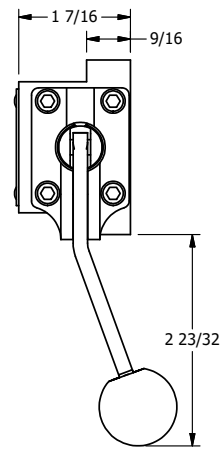

4

3

2

1

B

B

A

A

4

3

2

1

**AAA**  
PRODUCTS  
INTERNATIONAL

**AAA PRODUCTS  
INTERNATIONAL**  
7114 Harry Hines Blvd  
Dallas, TX 75235

TITLE: 3/8" SUBPLATE, LEVER, 3 POS,  
DTNT C, CLSD SPR CTR FRM A,  
BNT LVR LFT, RED KNOB, 270D LVR

DRAWING NO.:  
**DIM\_HW3PBLJRT**

THE INFORMATION CONTAINED WITHIN THIS DOCUMENT IS PROPRIETARY TO AAA PRODUCTS AND MAY NOT BE DISCLOSED WITHOUT PRIOR WRITTEN CONSENT