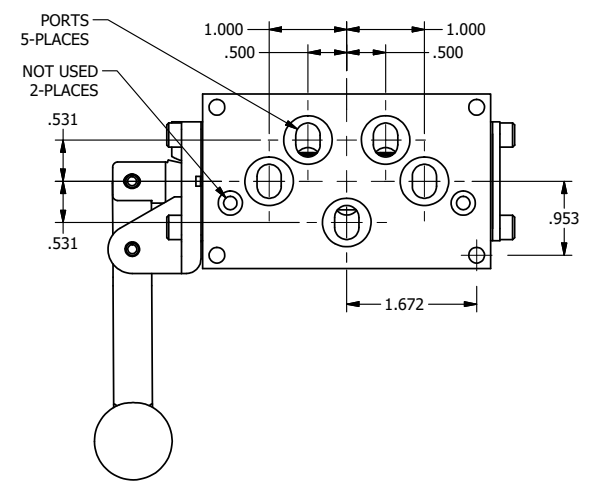

4

3

2

1

B

B

A

A

4

3

2

1

AAA
PRODUCTS
INTERNATIONAL

**AAA PRODUCTS
INTERNATIONAL**
7114 Harry Hines Blvd
Dallas, TX 75235

TITLE: 3/8" SUBPLATE, LEVER, 3 POS,
DTNT C, CLSD SPR CTR FRM A,
BNT LVR LFT, RED KNOB, 270D LVR

DRAWING NO.:
DIM_HW3PBLJRT

THE INFORMATION CONTAINED WITHIN THIS DOCUMENT IS PROPRIETARY TO AAA PRODUCTS AND MAY NOT BE DISCLOSED WITHOUT PRIOR WRITTEN CONSENT