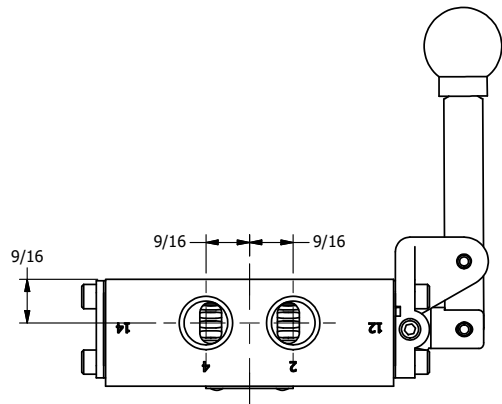

AAA
PRODUCTS
INTERNATIONAL

**AAA PRODUCTS
INTERNATIONAL**
7114 Harry Hines Blvd
Dallas, TX 75235

TITLE: 3/8" SIDE PORT, LEVER, 3 POS,
DTNT C, CLSD SPR CTR FRM A,
HVY DUTY, 180D LVR

DRAWING NO.:
DIM_HW3HT