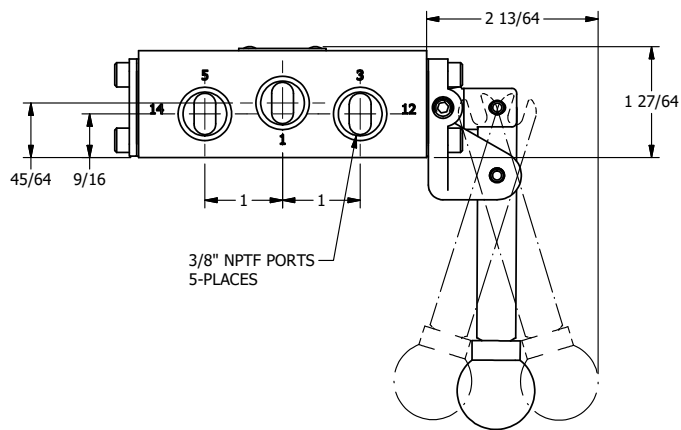

AAA
PRODUCTS
INTERNATIONAL

**AAA PRODUCTS
INTERNATIONAL**
7114 Harry Hines Blvd
Dallas, TX 75235

TITLE: 3/8" SIDE PORT, LEVER, 3 POS,
DTNT C, CLSD SPR CTR FRM A,
HVY DUTY, 180D LVR

DRAWING NO.:
DIM_HW3HT