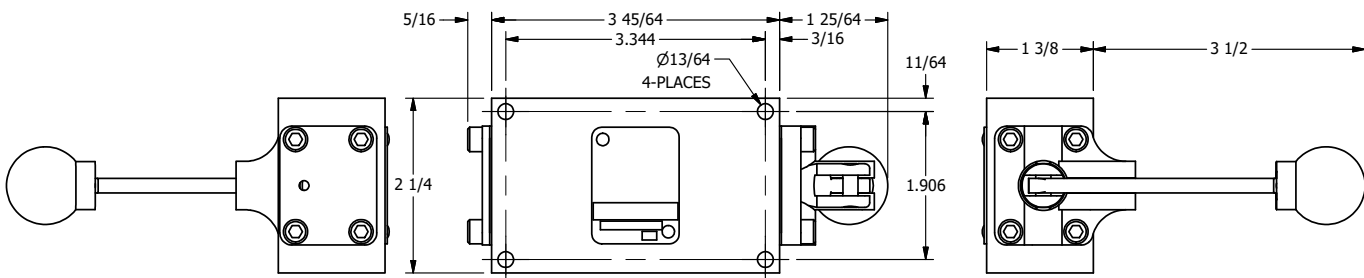

AAA
PRODUCTS
INTERNATIONAL

**AAA PRODUCTS
INTERNATIONAL**
7114 Harry Hines Blvd
Dallas, TX 75235

TITLE: 3/8" SIDE PORT, LEVER, 3 POS,
DTNT C, CLSD SPR CTR FRM A,
HVY DUTY, 180D LVR

DRAWING NO.:
DIM_HW3HT